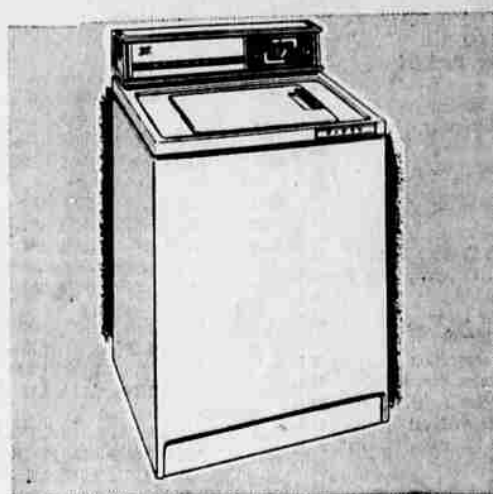

Prices include delivery, 1-yr. service (parts, labor) plus normal installation and 5-yr. gear guarantee on washer.

If you should ever need it . . . Sears dependable service is as near as your phone . . . in Klamath Falls call TU 2-4481.

Kenmore Electric Dryer Is Safe For Any Fabric

$5 Down on Sears Easy Payment Plan

138.

10-lb. capacity Kenmore dries Normal or Delicate fabrics with 2 cycles. Dries them quickly, too, with time-saving high-speed action. Dial 4 heats plus air for fluffing. Top-mounted lint trap.

3-Cycle Kenmore Washer for Modern Fabric Care

$5 Down on Sears Easy Payment Plan

198.

Kenmore automatic washer gets clothes cleaner . . . yet gives them gentle care with Normal, Delicate or Wash 'n Wear cycle plus 3 wash and 2 rinse temperatures, 3 water levels, porcelain tub.

"Satisfaction guaranteed or your money back" **SEARS** 133 So. 8th Ph. TU 2-4481 Open 9:30 till 5:30 Fridays Till 9 P.M.