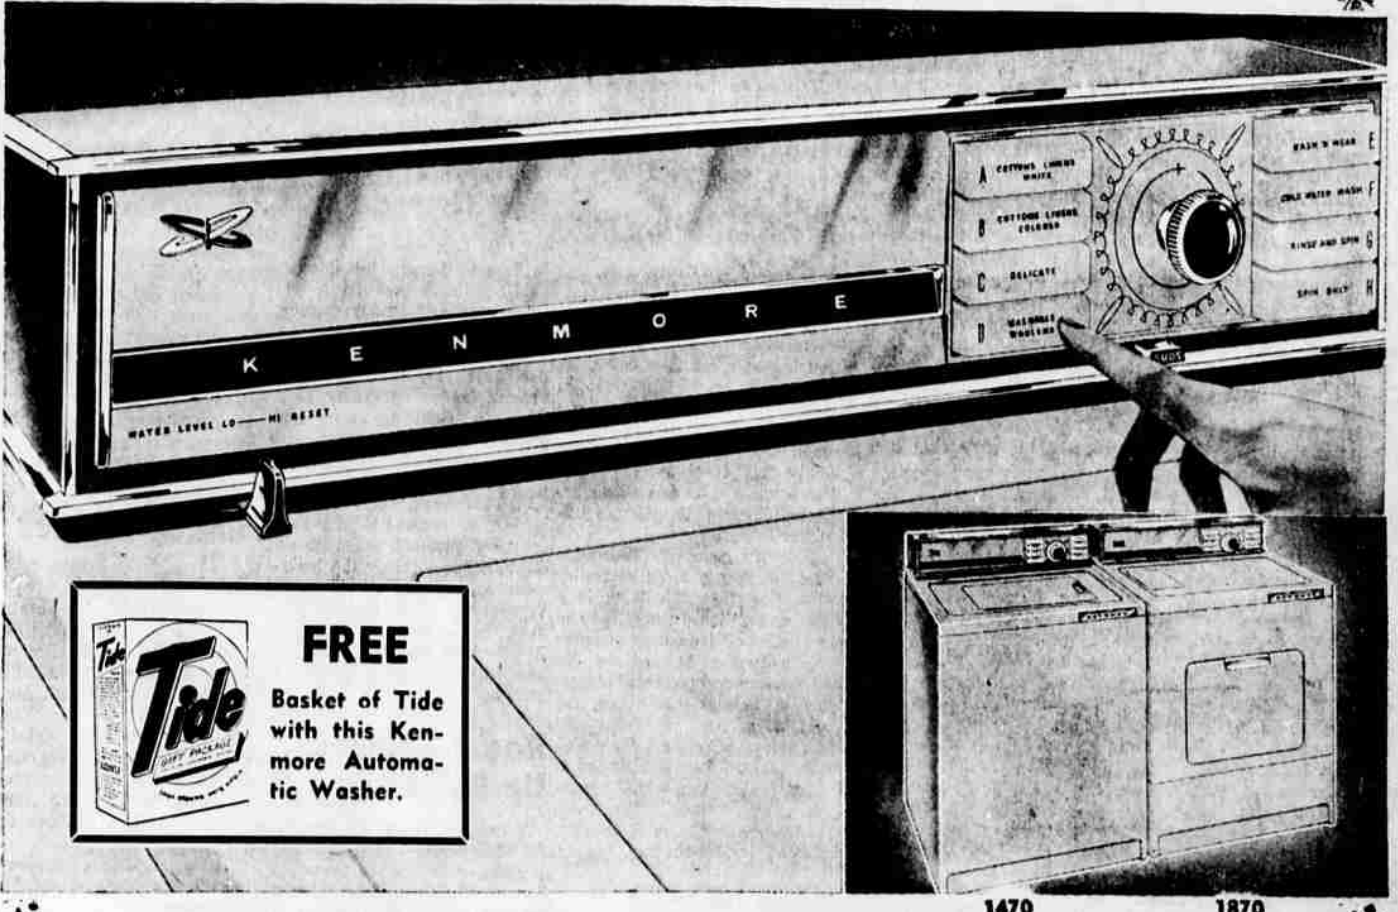

Automatic WASHING and DRYING

... with Simple push button controls!

FREE

Basket of Tide with this Kenmore Automatic Washer.

The New 1961 Kenmore Laundry Pair . . . Each Has 8-Fabric-Keyed Push Button Cycles

Water Temperatures, Washing Times and Speeds are All Automatic with the Simple Touch of a Button!

Drying Time and Temperature are Automatic with the Touch of a Button on Matching Electric Dryer!

249⁹⁵
ONLY $10 DOWN

179⁹⁵
ONLY $5 DOWN

No Payments 'til February 1st, 1961

Just the touch of a button sets the complete wash cycle for any fabric including wash 'n wear or woollens! 1961 Kenmore has 8 cycles, two speeds, automatic water temperature control, infinite water level selection, Roto-Swirl agitator, automatic bleach dispenser. 10-lb. capacity porcelain tub has safety lid.

Correct drying time and temperature are automatically set according to the fabric, with just the touch of a button! 1961 Kenmore has 8 cycles including Damp Dry setting to dry clothes ready for ironing. Also has Air-Only setting for fluffing pillows and woollens. Lint collects in handy throw-away bag.

Kenmore . . . By Far America's Largest Selling Home Laundry Appliances!

One-touch Kenmore Dries All Fabrics

10-lb. cap. **$199**

Electric dries any fabric normal, delicate, wash 'n wear, Damp-dry Cycle. Throw-away lint bags. Hi-speed.