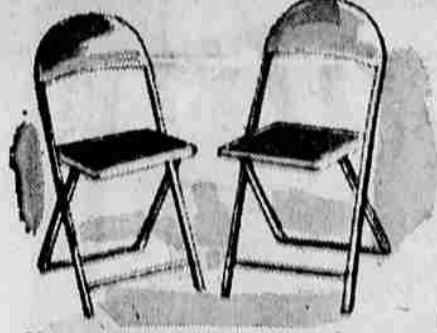

PLUS VALUES + PLUS VALUES

Your Choice
\$19⁸⁸

ANY OF THESE 4 EXPENSIVE DECORATOR HAND-CRAFTED TABLES

ADD A WARM ELEGANCE TO YOUR LIVING ROOM

... with one of these distinctive tables. Each masterfully designed, dramatically tailored. Select from Danish modern Cocktail Table (upper left) in walnut finish; rich mahogany Cocktail Table (upper right) with hand-padded genuine leather top trimmed with 24K gold and antique brass hardware; Danish modern Step Table (lower left) in handsome walnut finish; and hand-crafted Step Table (lower right) in rich mahogany, hand-padded leather top trimmed in 24K gold, antique brass hardware. Superb values!

\$1 DOWN DELIVERS

EXCITING 2 for 1 SALE

METAL Folding CHAIRS

TWO FOR...
\$3⁸⁸

Metal Folding Bridge Chairs in oyster white and smart gold floral design. Bronze frame, padded seat. Quantities limited.

CHAIR and OTTOMAN