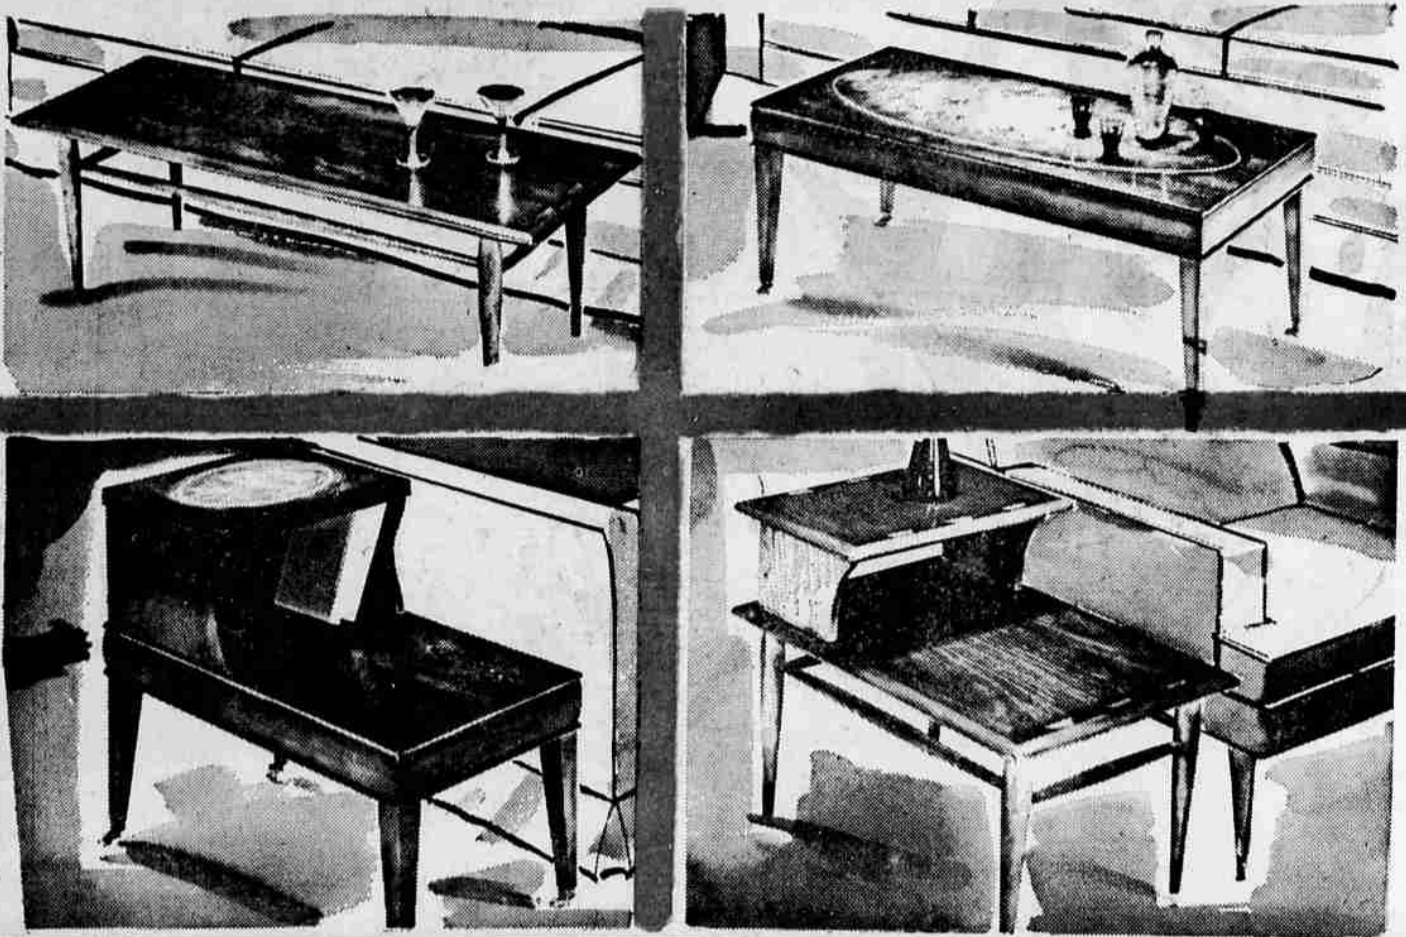

PLUS VALUES + PLUS VALUES

Your Choice
\$19⁸⁸

ANY OF THESE 4 EXPENSIVE DECORATOR HAND-CRAFTED TABLES

ADD A WARM ELEGANCE TO YOUR LIVING ROOM

... with one of these distinctive tables. Each masterfully designed, dramatically tailored. Select from Danish modern Cocktail Table (upper left) in walnut finish; rich mahogany Cocktail Table (upper right) with hand-padded genuine leather top trimmed with 24K gold and antique brass hardware; Danish modern Step Table (lower left) in handsome walnut finish; and hand-crafted Step Table (lower right) in rich mahogany, hand-padded leather top trimmed in 24K gold, antique brass hardware. Superb values!

\$1 DOWN DELIVERS

EXCITING 2 for 1 SALE

METAL Folding CHAIRS

TWO FOR...
\$3⁸⁸

Metal Folding Bridge Chairs in oyster white and smart gold floral design. Bronze frame, padded seat. Quantities limited.

CHAIR and OTTOMAN