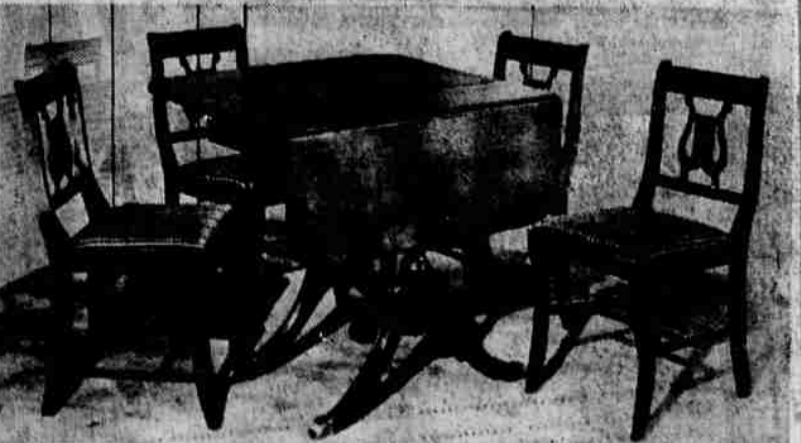

FESTIVE SERVING TRAYS

TWO FOR...
\$1⁸⁸

Complete with folding metal stands. Bring added pleasure to TV viewing with these colorful TV trays. At this price—how about an extra pair for a gift?

CRIB and MATTRESS

BOTH FOR...
\$28

Includes quality wet-proof innerspring mattress. Panel crib has safety drop-side. In polished waxed birch finish.

DROP LEAF TABLE & SET OF 4 CHAIRS

BOTH FOR...
\$98

The versatile extension table that is as small as you want it! Extends to 54" and seats 8 comfortably. Rich mahogany veneer top, with 4 matching lyre-back chairs. An outstanding value!