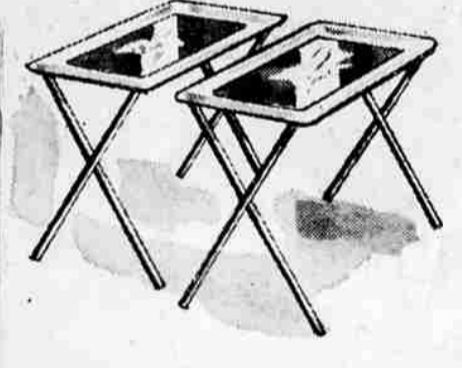

FESTIVE SERVING TRAYS

TWO FOR...
$1⁸⁸

Complete with folding metal stands. Bring added pleasure to TV viewing with these colorful TV trays. At this price—how about an extra pair for a gift?