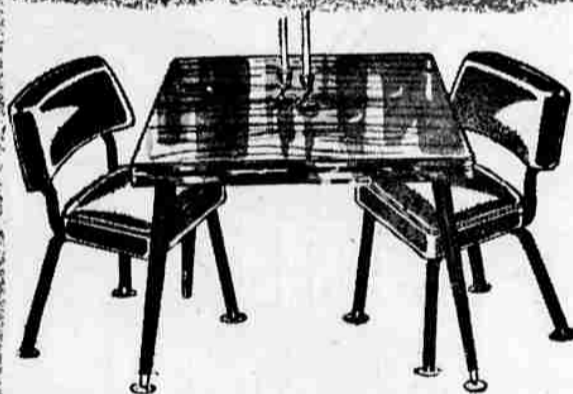

\$29⁹⁵

**Room Size TWEED
RUG**

Large 9x12 Size

Bring new beauty to your living room, dining or family room for the holidays. In warm beige and brown tones to compliment either Early American or modern decor.

\$29⁹⁵

Smart STUDIO DINETTE

Compactly designed for the small dining area—with serviceable table and 2 matching chairs. Heat-proof surface, bronzalene legs, upholstered seats. Choice of colors.

\$29⁹⁵

Sleek, Modern Design