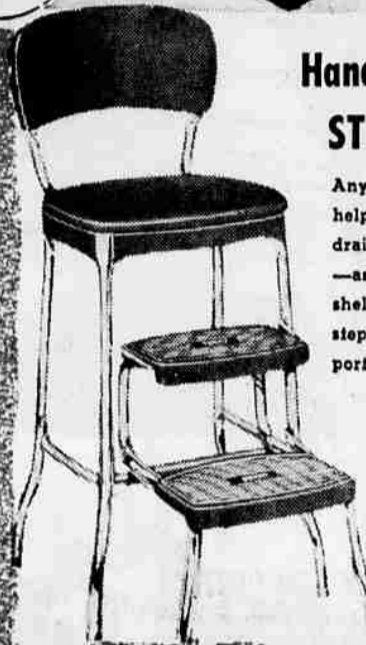

**Handy KITCHEN
STEP STOOL**

Any homemaker's favorite helper! Use as a stool at the drainboard or ironing board—as a step-ladder for high shelves. Rubber covered steps, comfortable back support, lively colors.

$9⁹⁵