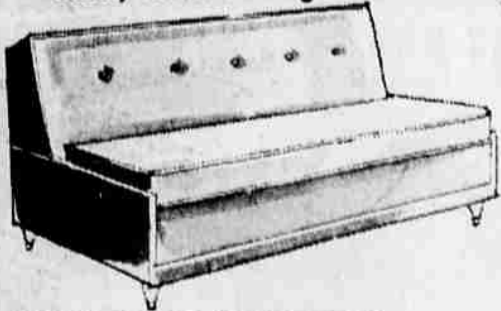

\$29⁹⁵

Smart STUDIO DINETTE

Compactly designed for the small dining area—with serviceable table and 2 matching chairs. Heat-proof surface, bronzalene legs, upholstered seats. Choice of colors.

\$29⁹⁵

Sleek, Modern Design

ARMLESS SLEEPER SOFA

Makes into Comfortable Bed for 2

A handsome sofa by day—a comfortable bed for 2 at night. A space-saver anywhere—especially in family room, small living room or apartment. In Fall's newest colors. Save now!