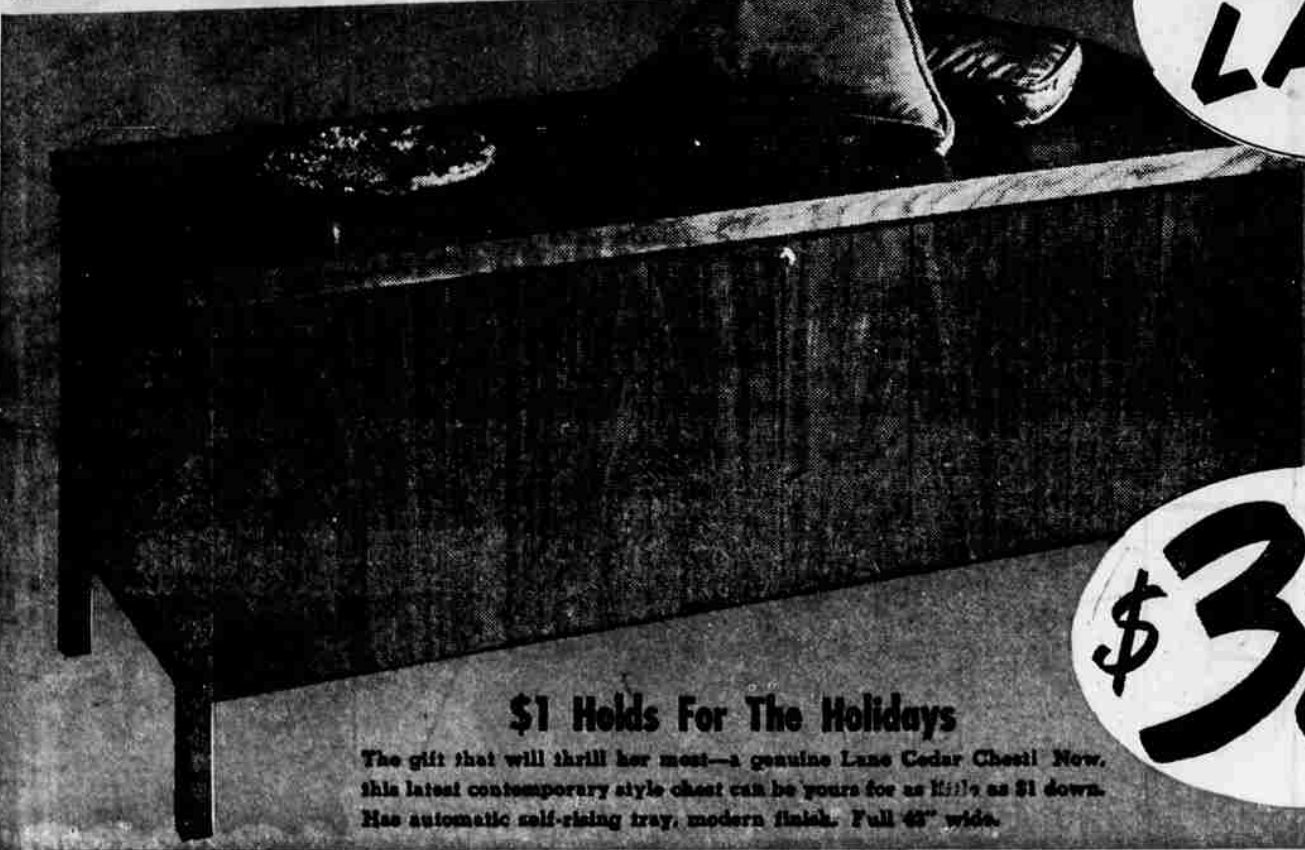

5-Piece Cutlery Set

- 5-Piece Stainless Steel
- Includes: 2 Dinner Knives, 1 Table Knife, 1 Utility Knife, 1 Pocket Knife
- Full Tang
- Rust Proof
- Made in U.S.A.

SHEFFIELD STAINLESS

The World's Best

Supplement to the

Only \$1

Sweetheart Cedar Chest

BY LANE

\$38⁰⁰

\$1 Holds For The Holidays

The gift that will thrill her most—a genuine Lane Cedar Chest! Now, this latest contemporary style chest can be yours for as little as \$1 down. Has automatic self-rising tray, modern finish. Full 48" wide.