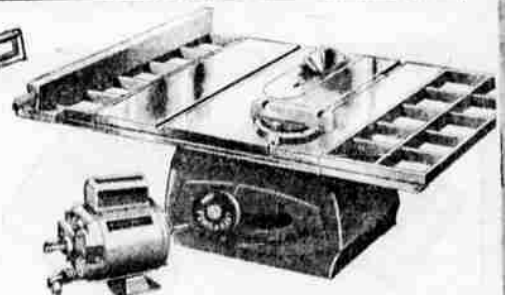

**FLOOR MAT**

Reg. 6.98 front door-to-door style, snug fit. Colors. . . . . **4.88**

**4.95 TO 6.29 HAND TOOLS**

**YOUR CHOICE 4<sup>44</sup>**

- Hurry while they last:
- Precision 24" level
  - 4-pc. chisel set
  - 6-pc. wrench set
  - Spin drain auger
  - Soldering gun
  - 9-inch plane
  - 21-drawer chest

**OVER \$4 OFF! POWR-KRAFT 8" BENCH SAW—CUTS 2 1/2" DEEP**

Tilting-arbor saw has 1-knob control, self-squaring rip fence, ball-bearing construction, many extras. Extensions, ea. **8.98**; stand, **15.50**; 1/2-HP motor, **29.88** **\$49** SAW ONLY