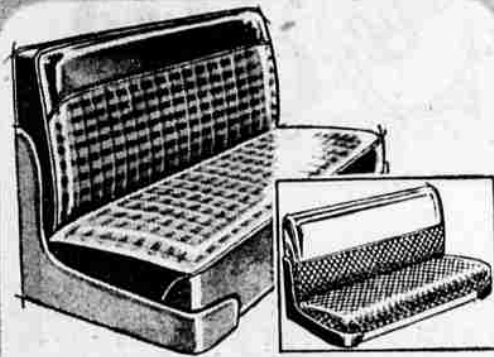

# \$7 off! feature-packed gift for the handyman

**SAVE 4.62 ON DURABLE WOVEN PLASTIC SEAT COVERS**

Attractive. Made to take toughest abuse. Colors go clear through each fiber—won't fade, resist stains. Easy to clean. **16.88** INSTALLED FREE  
Blue, Green or Charcoal.  
Reg. 6.95 Seat Throw . . . . . **4.88**