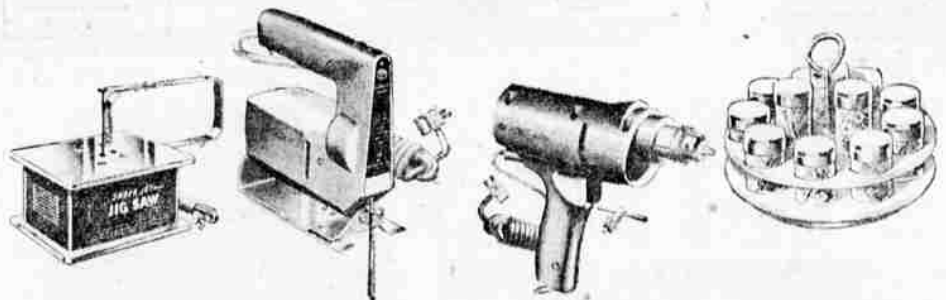

- Cuts to full 2 1/4" at 90°
- 7 amp., 1-HP motor with 5000 RPM No-Load speed

The ideal saw for the home craftsman! Safety clutch, telescoping saw guard, bevel adjustment, combination blade, many extras. UL approved; AC-DC. See it demonstrated.

**15.95 PORTABLE POWER JIGSAW**  
Remove overarm to convert to versatile sabre saw. Built-in rotary motor. **12.88**

**19.95 UTILITY SABRE SAW**  
Ideal for the do-it-yourselfer. Cuts wood, metal, plastic. 2-in. capacity. **14.88**