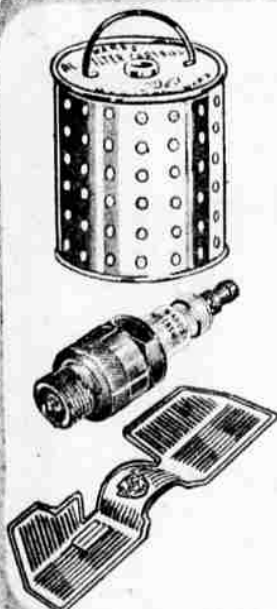

- Cuts to full 2 1/4" at 90°
- 7 amp., 1-HP motor with 5000 RPM No-Load speed

The ideal saw for the home craftsman! Safety clutch, telescoping saw guard, bevel adjustment, combination blade, many extras. UL approved; AC-DC. See it demonstrated.

**15.95 PORTABLE POWER JIGSAW**  
Remove overarm to convert to versatile sabre saw. Built-in rotary motor. **12.88**

**19.95 UTILITY SABRE SAW**  
Ideal for the do-it-yourselfer. Cuts wood, metal, plastic. 2-in. capacity. **14.88**

**OVER \$3 OFF! 1/4-INCH DRILL**  
1/8-hp, 2.2 amp. motor; double reduction gears. Jacobs chuck with key. **10.88**

**5.98 PARTS DISPENSER**  
Handy 12-vial assortment. Contains variety of screws, washers, bolts. **4.88**