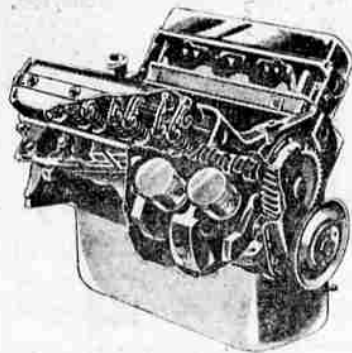

# \$7 off! feature-packed gift for the handyman

**SAVE 4.62 ON DURABLE WOVEN PLASTIC SEAT COVERS**

Attractive. Made to take toughest abuse. Colors go clear through each fiber—won't fade, resist stains. Easy to clean. **16.88** INSTALLED FREE  
Blue, Green or Charcoal.  
Reg. 6.95 Seat Throw . . . . . **4.88**

**EVERY RIVERSIDE REBUILT ENGINE NOW REDUCED \$10!**

Choose a Riverside for new-car power and performance! 100% remanufactured with over 200 new parts. Precision craftsmanship for lasting dependability. 4,000 mile or 90-day guarantee. Only 10% down.

- Cuts to full 2 1/4" at 90°
- 7 amp., 1-HP motor with 5000 RPM No-Load speed

The ideal saw for the home craftsman! Safety clutch, telescoping saw guard, bevel adjustment, combination blade, many extras. UL approved; AC-DC. See it demonstrated.