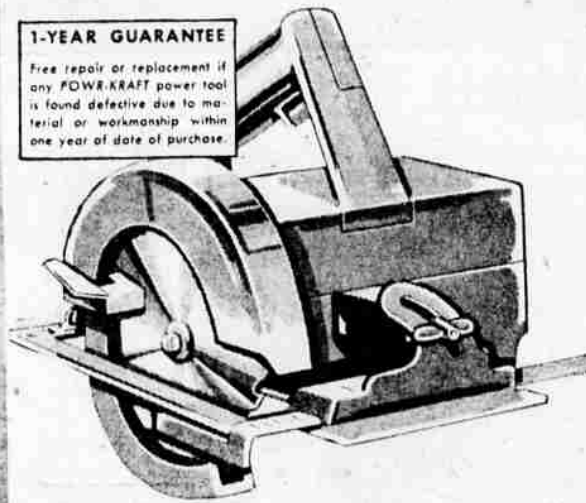

POWR-KRAFT 6 1/2-INCH UTILITY SAW

26⁸⁸
Only $3 down
Monthly terms

- Cuts to full 2 1/4" at 90°
- 7 amp., 1-HP motor with 5000 RPM No-Load speed

The ideal saw for the home craftsman! Safety clutch, telescoping saw guard, bevel adjustment, combination blade, many extras. UL approved; AC-DC. See it demonstrated.