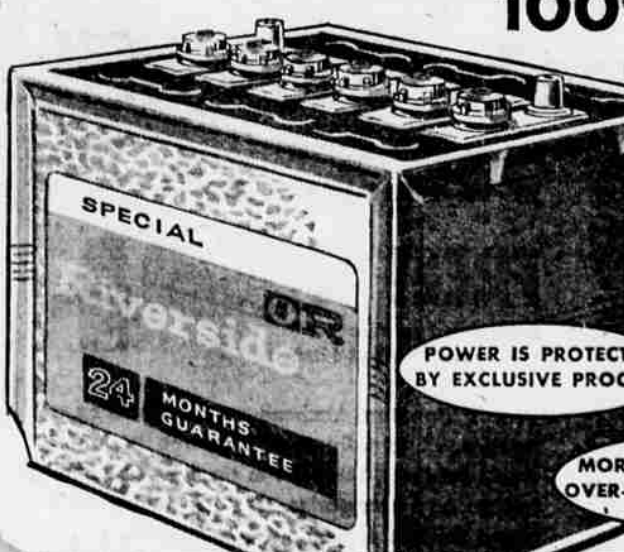

100% power-packed batteries

1. **GUARANTEE**
1. AGAINST DEFECTS—full replacement within 90 days.
  2. TIME—against failure, prorated on months used.
  3. SATISFACTION—adjustment based on price before trade when returned.
  4. NATION-WIDE guarantee honored at all Ward stores.

**POWER IS PROTECTED
BY EXCLUSIVE PROCESS**

**MORE RESISTANCE TO
OVER-UNDER-CHARGING**

**MORE START POWER, LOWER COST
WITH DEPENDABLE RIVERSIDES**

FULLY GUARANTEED FOR 24 MONTHS

6-volt **8⁸⁸** 12-volt **11⁸⁸**
types 1, 2L With trade type 245 With trade

Riversides give you the instant starts and unflinching performance you demand. Wards exclusive "power-gard" coating adds life to your battery, protects against corrosion, "number one" battery killer. Buy Riverside, get everything you pay for... and more!

BATTERIES INSTALLED FREE

SATISFACTION GUARANTEED or your money back!