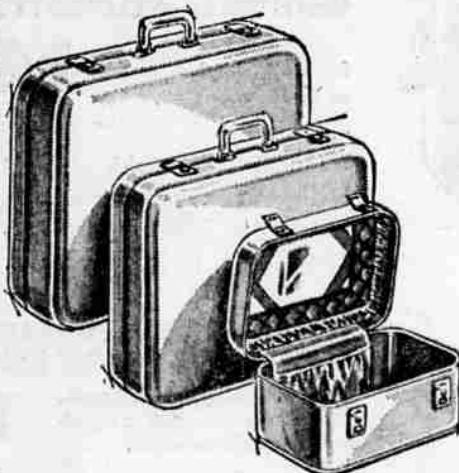

Flasher-Lantern
Red warning flasher plus strong white beam. Only ...1.18

Flashlight Cells
Reg. 2/35c. Leak-proof "D" batteries for reg. size. 11c ea.

\$2 OFF! NYLON SUIT; DACRON-INSULATION

11⁸⁸

Reg. 13.95. 5-oz. Du Pont Polyester Dacron insulation. Quilted, 70 denier nylon inner and outer shell prevents sifting. Nylon sewn. Non-allergic and mildew-proof. Washable.

save '11 on 3-pc. luggage set

LADIES' TRAIN CASE, 21"
OVERNITE, 24" PULLMAN

\$10* each or **27⁸⁸***
3-pcs.

Reg. 38.85. Molded fabric-backed Vinyl cover with steel support band. Quilted Rayon lining, pockets. Train Case — 2 pockets, mirror. Overnite Case and Pullman both with 3 pockets.