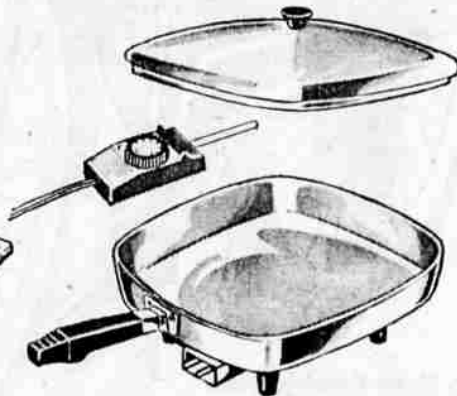

3-SPEED HAND MIXER with popout beaters, full-powered motor, thumb-tip controls. Heel rest. **9.99**

10 CUP PERCOLATOR
Immersible—wash like any pot! Keeps coffee hot 'til served. . . **9.99**

STEAM-DRY IRON
with 17 vents, 32 sq. in. sole. Switches instantly to dry. . . . **9.99**

your choice
9.99 Automatic appliances
all specially-priced!
\$1 HOLDS ANY ONE UNTIL DEC. 15

AUTOMATIC TOASTER with color dial, extra-fast element. High pop-up ends burned fingers! **9.99**

12" FRYPAN with control, lid. Completely immersible. Signal light, cook-guide on control. **9.99**

SPECIAL BUY! PULLDOWNS
IN MODERN OR RANCH STYLES

14" Ranch style has brass finish, frosted glass chimney, 3-way switch. 3-lt. 18" Modern style has polished brass or copper finish, 3-way switch, ceramic glass shade. **12.88**
YOUR CHOICE

Save now, pay later—only 10% down
on purchases totaling \$20 or more!

YOUR CHOICE! MODERN LIGHT
FIXTURES REGULARLY TO 5.79

Choose **A** Antique Black lantern, **B** two-light 8-in. kitchen fixture, **C** one-light bullet bracket with switch, **D** four-light 16-in. square bent glass fixture. **3.88**
EACH