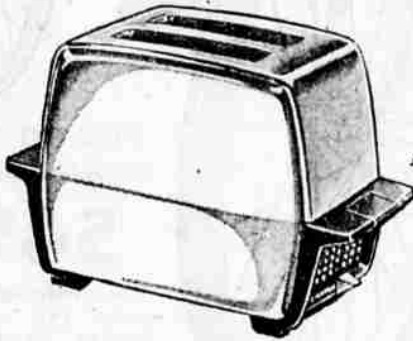

3-SPEED HAND MIXER with popout beaters, full-powered motor, thumb-tip controls. Heel rest. **9.99**

10 CUP PERCOLATOR
Immersible—wash like any pot! Keeps coffee hot 'til served. . . **9.99**

STEAM-DRY IRON
with 17 vents, 32 sq. in. sole. Switches instantly to dry. . . . **9.99**

your choice
9.99 Automatic appliances
all specially-priced!
\$1 HOLDS ANY ONE UNTIL DEC. 15

AUTOMATIC TOASTER with color dial, extra-fast element. High pop-up ends burned fingers! **9.99**

12" FRYPAN with control, lid. Completely immersible. Signal light, cook-guide on control. **9.99**

SPECIAL BUY! PULLDOWNS
IN MODERN OR RANCH STYLES

14" Ranch style has brass finish, frosted glass chimney, 3-way switch. 3-lt. 18" Modern style has polished brass or copper finish, 3-way switch, ceramic glass shade. **12.88**
YOUR CHOICE

Save now, pay later—only 10% down
on purchases totaling \$20 or more!

YOUR CHOICE! MODERN LIGHT
FIXTURES REGULARLY TO 5.79

Choose **A** Antique Black lantern, **B** two-light 8-in. kitchen fixture, **C** one-light bullet bracket with switch, **D** four-light 16-in. square bent glass fixture. **3.88**
EACH