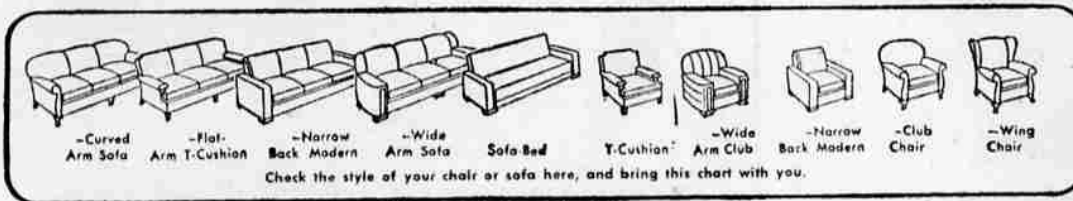

"Tweed"
brown or green

"Salem"
brown, green, grey

"Tara"
brown, green, grey

save 18-23% on slipcovers
wash 'n dry—no ironing!

7⁹⁹

reg. 9.98

CHAIRS

• Dress up your furniture for the Holiday season with lovely new cotton covers.

12⁹⁹

reg. 15.98

SOFA BEDS

• Washing after washing, colors stay bright. Wrinkles vanish as covers dry.

16⁹⁹

reg. 21.98

SOFAS

• Choose from three attractive patterns, each in choice of harmonizing colors.

\$35 savings!

SIGNATURE STRAIGHT-STITCH MACHINE IN MODERN DESK

99⁸⁸
reg. 134.95
\$5 down

Versatile, speedy, easy to use! Push-button drop feed simplifies mending, darning. Stitch-length regulator adjusts from 6 to 36 stitches per inch.