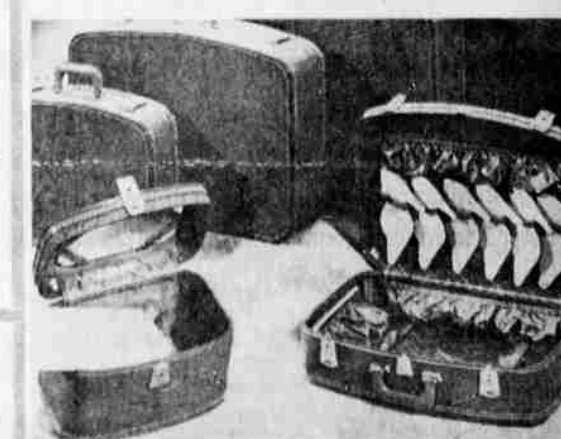

Second Floor

Boy's Shirts

Famous brands. Odd lots. Sizes 3-12.

Reg. 1.69 to 3.98 **1/3 OFF**

Second Floor

Fruit Cakes

Famous Old Bedford. Just like the ones we had last year.

2-lb. Size **1.00**

Main Floor

Sport Coats

Men's, loomed of imported wools. Close out at half price. Sizes 37-40.

Reg. 27.50 **13.75**

Main Floor

"Travel Smart" Luggage

Lightweight in Blue or Grey. Save Half. All 4 Sizes at One Low Price, Reg. 22.50