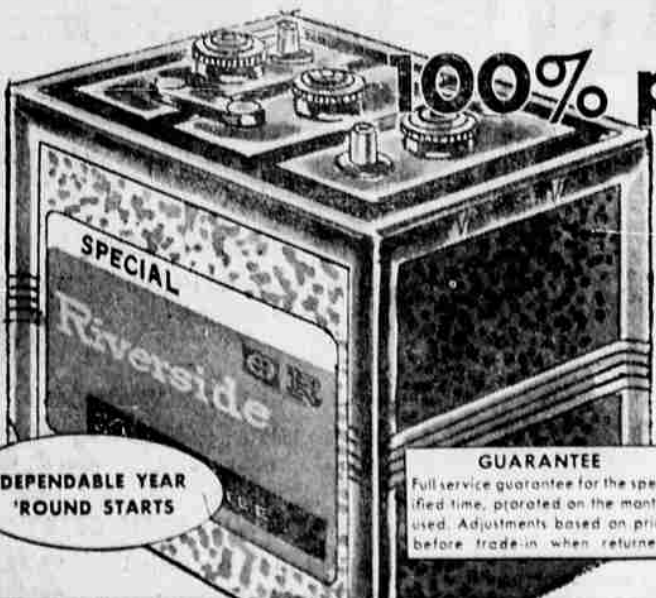

Only \$3 more buys a Whitewall in your size!

1466*

6.70-15 black, tube-type

*Plus excise tax and trade-in tire

FULL 20-MONTH NATIONWIDE GUARANTEE
First-line construction... first-line performance!

Size	SAFETY NYLON TUBELESS BLACK		TUBE-TYPE BLACK	
	List price each before trade-in plus excise tax	Sale price with trade-in plus excise tax	List price each before trade-in plus excise tax	Sale price with trade-in plus excise tax
6.70-15	24.45	16.66	21.95	14.66
7.10-15	26.95	18.66	24.45	16.66
7.60-15	29.45	21.66	25.85	19.66
7.50-14	24.45	16.66		
8.00-14	26.95	18.66		

Only \$3 more buys a Whitewall in your size!

prices cut on all batteries & accessories!

100% power-packed

BUILT FOR INSTANT RESPONSE, GUARANTEED 24 MONTHS

988*
12-volt type 245

788*
6-volt types 1, 2L

30-month guar. 6-V, types 1, 2L... **10.88***