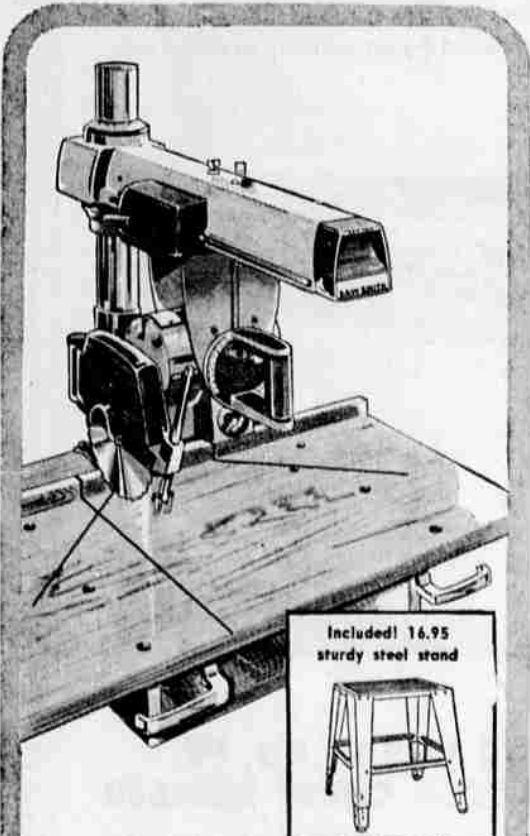

**PROCTOR® ALL-METAL IRONING TABLE SPECIAL!**

14.95 nationally! Adjusts easily from 24 to 36"—sit or stand! Vented top speeds work; rear wheels save lifting. Pad & Cover... **2.88 8.44**

**SAVE UP TO 50%! CABINET HARDWARE**  
Colonial styling! Drawer pulls and 1" knobs in Antique Copper or Black. **6/51**

Included! 16.95 sturdy steel stand

**save 27.95 PRECISION SAWSMITH RADIAL ARM SAW PLUS STEEL STAND**

• Regular 255.95 combination **\$228**  
• \$10 down, terms

7-Speed dial control. Motor develops 2 HP. Deep 3" cut with 9" blade; wide 54" rip to center of board. Guaranteed.