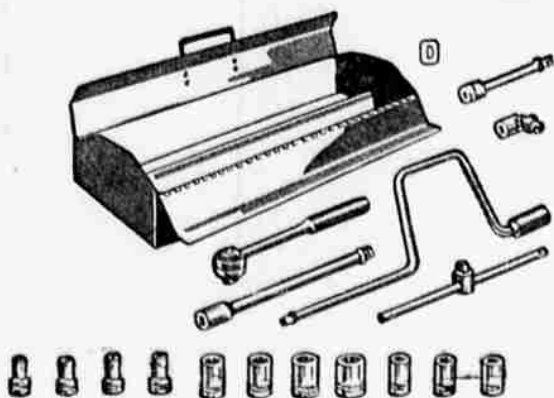

**\$1 HOLDS CHOICE 'TIL DEC. 15**

**save 20% to 25% on semi-porcelain**

**CHOOSE FROM 12 IMPORTED PATTERNS**

53-pc. sets for 8 reg. 21.50 **16<sup>88</sup>**  
10 patterns, ea.

Reg. 24.95 sets for 8—2 patterns... **19.88**  
32-pc. sets for 6, Reg. 11.95-13.95... **9.44-10.88**  
16-pc. sets for 4, Reg. 5.95-6.95... **4.44-5.44**

Genuine ironstone ware and handpainted patterns included! Wards semi-porcelain is oven- and detergent-proof, dishwasher-safe. Open stock guaranteed.

**SAVE 1.76 — SET STAINLESS FOR 6 5.88** Reg. 7.64

6 extra teaspoons with 24-pc. set easy-care "Grape" stainless steel. 50-pc. set for 8... **9.99**

**INCLUDED! Electro-grip sanding sheet**

**INCLUDED! 10 extra saw blades**

**Reg. 19.95 to 22.95 Powr-Kraft tools**

**your choice 15<sup>88</sup>**

FULL 1-YEAR GUARANTEE ON POWR-KRAFT POWER TOOLS

**A** 3/8" high-power drill — double-reduction gears for greater torque. Polished case.

**B** Electro-grip sander — 3500 powerful orbital strokes per min. Self-lubricating, UL appr.

**C** Sabre saw — 3000 strokes per min., cuts wood, plastic, metal. 2" cap. Rip-circle guide.

**D** 17-piece socket set — 1/2" drive size — contains all the most-needed pieces. With tool chest.