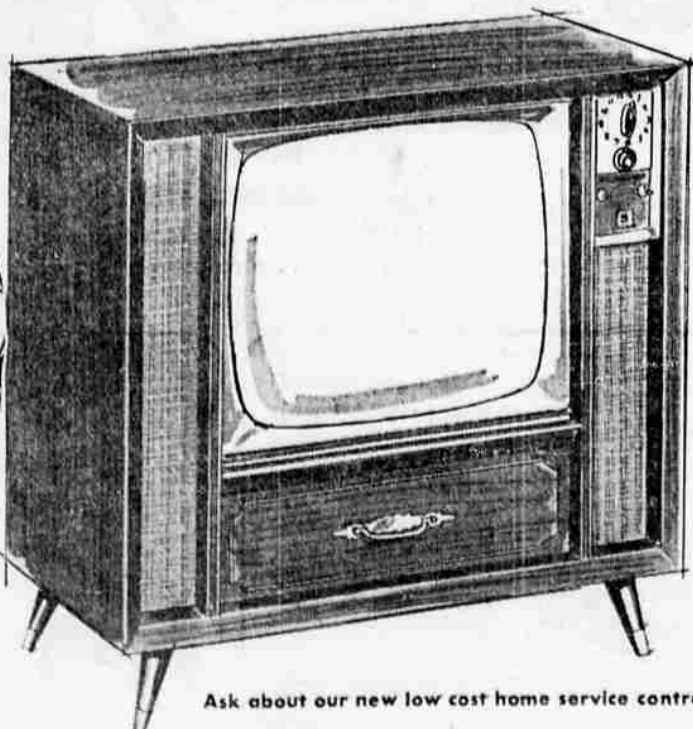

save $40! 23-in.* console TV

**ENJOY BIG, CLEAR PICTURES,
EXTRAORDINARY LOW PRICE!**

VHF Channels
199⁸⁸ $5 DOWN
(UHF only $30 more) REG. 239.95

- Twin speakers increase your viewing pleasure with rich sound!
- Automatic gain control
- Thin cabinet in low, sleek style

Cabinet styling and electronic "know-how" usually found only in consoles priced much higher. Automatic gain control assures a steady picture for every channel. Traditional style in mahogany finish. Blond or walnut, $10 more.

*Measured diagonally

No monthly payments till February

Ask about our new low cost home service contract

BUY YOUR TV, RADIO AND STEREO NOW—NO MONTHLY PAYMENTS TILL FEBRUARY