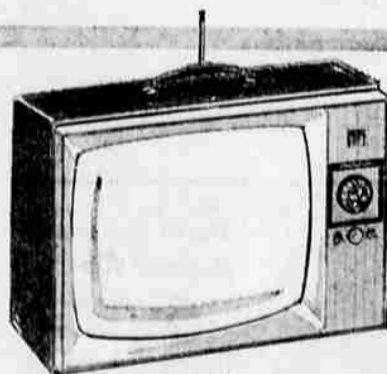

**SAVE $20! 19-IN.* AIRLINE TV
PORTABLE AT A 17-IN.* PRICE!**

Now's the time to get a bigger, better portable TV at a Ward Week low price! Lightweight—carry it anywhere with ease. Exciting out-front sound brilliance.

154.88
$5 down

No monthly payments till February