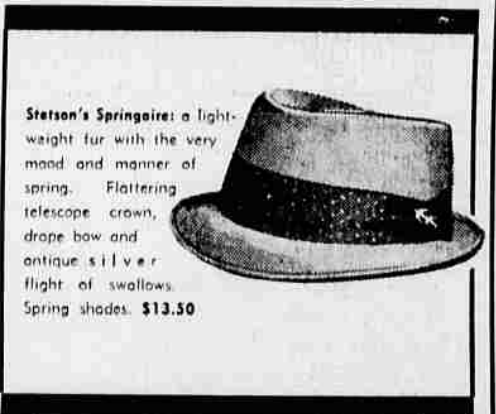

Stetson's Springaire: a light-weight fur with the very mood and manner of spring. Flattering telescope crown, drupe bow and antique silver flight of swallows. Spring shades. **$13.50**