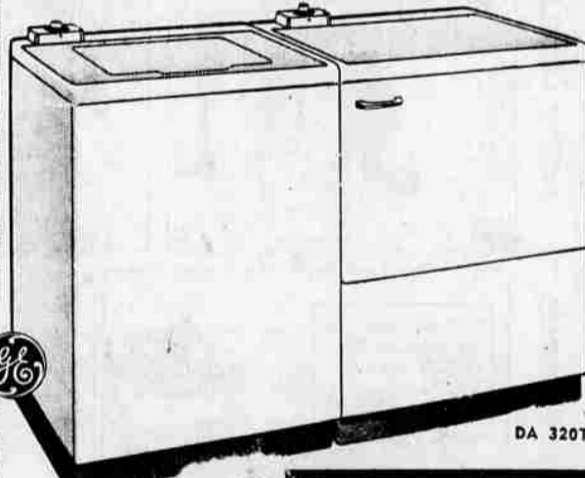

**BIG "GOLDEN VALUE" BUY ON
WASHER • DRYER**

Regular ..... 190.00   Regular 160.00
Sale Price .... 169.60   Sale Price 139.60
Less Hapco-Sized Average Trade-In 40.00   Less Hapco-Sized Average Trade-In 40.00

You Pay Only 129⁶⁰   **You Pay Only 99⁶⁰**