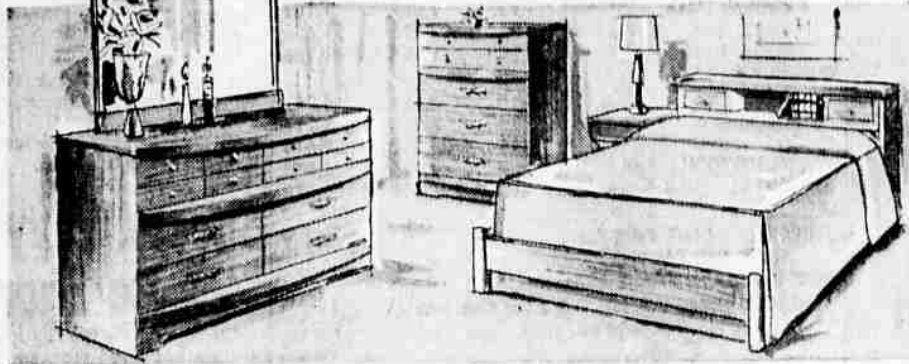

Subpoenas were issued ordering the Robinsons to appear before a grand jury today to tell their stories. Both are about 36.

Johnson, charged with attempted murder, is in jail under \$5,000 bond.

Robinson discovered the bomb in his car a week ago after leaving a church meeting in Atlanta. Johnson is married and has a 12-year-old son. The Robinsons have three children.

home furnishings SALE!

\$5 DOWN delivers up to \$200 of furniture on Sears Easy Payment Plan

FREE RUG CUSHION

NOW AT SEARS

double-dresser budget suite has soft heather walnut glow

All the modern beauty of far more costly suites! Under light walnut printed finish, there's sturdy hardwood and hardboard for years of service. Price includes 6-drawer dresser, 4-drawer chest, backcase bed. Matching heather finish nightstand 16.88