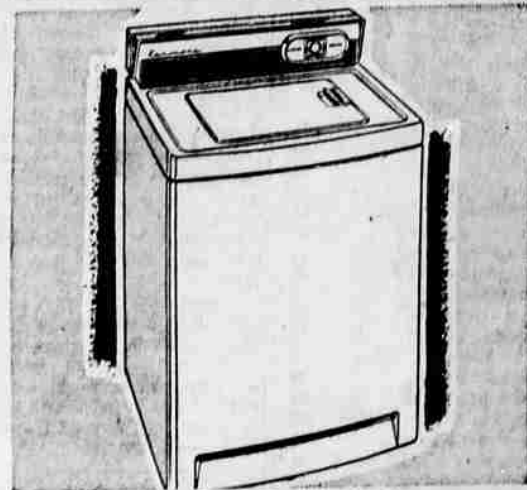

Saves Hot Water, Suds
Infinite water level selection lets you pre-set amount of water for any size load.

Kenmore Electric Dryer
\$5 Down **\$138.**
Automatic Drying. Just load it, set it and forget it.

2-speed, 10-cycle Automatic Washer

Reg. 299.95

While They Last **\$269.** ONLY \$10 DOWN

NO TRADE-IN NECESSARY!

- A cycle for any fabric
- Wash 'n wear safety
- Porcelain top, lid
- Giant 10-lb. capacity
- New built-in lint filter
- 2-speed wash, spin-dry
- Scrubber routs deep dirt
- Roto-Swirl agitator
- Off-balance shut off
- Safety shut-off lid