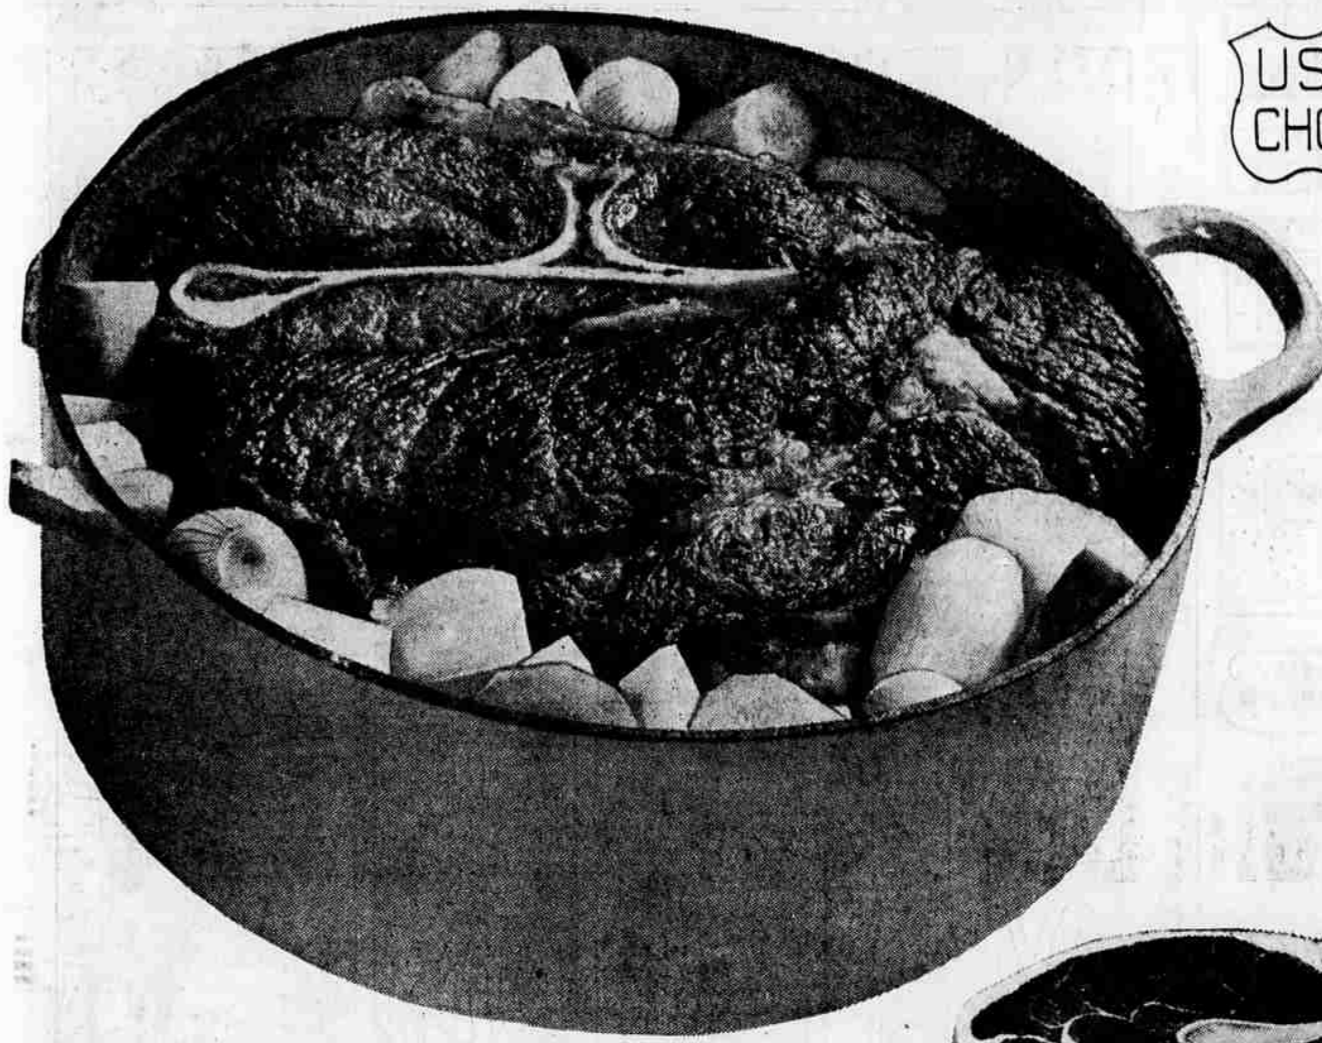

It's from SAFEWAY! POT ROAST (that's our GUARANTEE!)

USDA CHOICE Grade, Grain-Fed Steer Beef with "Built-in" tenderness and flavor

PROPER "AGING" DOES IT... Even the finest quality meats reach peak flavor only after proper aging. In our vast air-conditioned aging rooms, Safeway meats are held under controlled temperatures the exact number of days required to insure perfect tenderness and flavor. This meticulous aging is one of the reasons it pays to make Safeway your shopping headquarters for the most delicious meats in town.