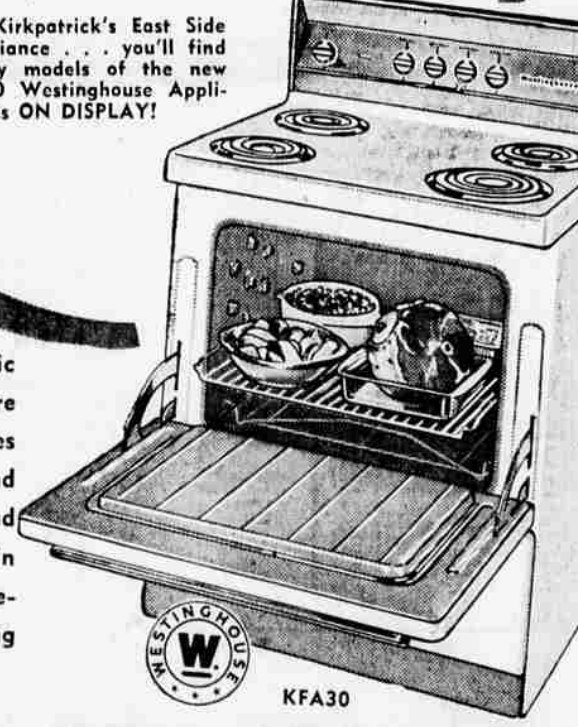

1960 WESTINGHOUSE 30" BIG OVEN RANGE

... more value for less money!

$149⁹⁵ With Your Copco Trade

At Kirkpatrick's East Side Appliance... you'll find many models of the new 1960 Westinghouse Appliances ON DISPLAY!

Simplest to cook on...

Easiest to clean...

Compare and you'll see. Some Ranges may give you some of the features you'll find on Westinghouse, but none gives them all! And none measures up to Westinghouse in quality of construction and performance.