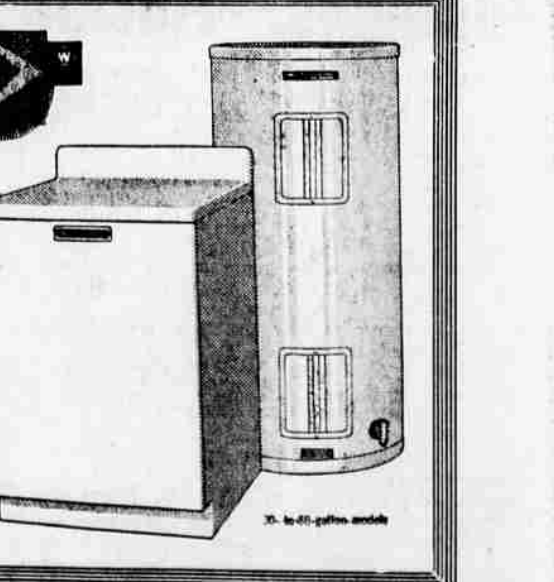

YOU CAN BE SURE...IF IT'S Westinghouse WE GIVE 2.5% GREEN STAMPS

HOME OF FINE QUALITY MERCHANDISE
Corner of 7th and Klamath

KIRKPATRICK'S East Side Appliance

ASK ABOUT OUR PAYMENT PROTECTION PLAN
Phone TU 4-8886