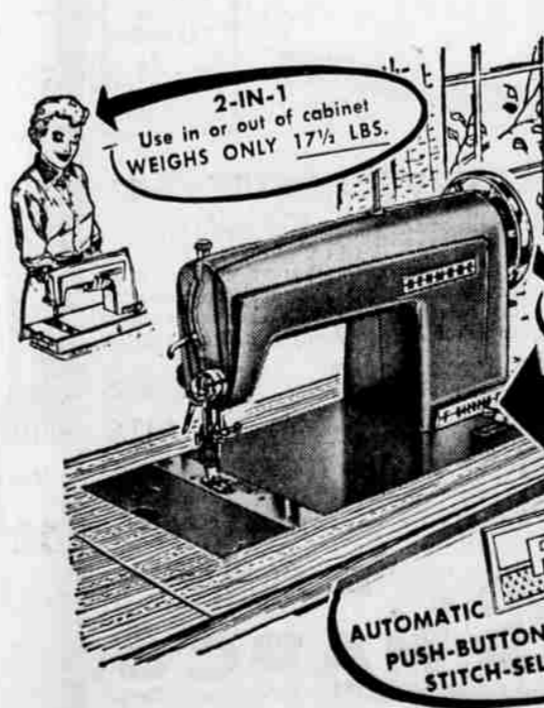

2-IN-1 Use in or out of cabinet WEIGHS ONLY 17 1/2 LBS.

SAVE 41.95
Kenmore 2-in-1 SEWING MACHINE
Regular 119.95 **$78** Only $5 Down
Our best straight stitch! Can be used in or out of cabinet. Weighs only 17 1/2 lbs. See Sears for complete selection!

SAVE 41.95
Kenmore 2-in-1 SEWING MACHINE

Regular 119.95 **$78** Only $5 Down

Our best straight stitch! Can be used in or out of cabinet. Weighs only 17 1/2 lbs. See Sears for complete selection!

REAL SPACE STEALERS

12-Mo. Guaranteed Retread SEARS TRACTION SNOW TIRES **$12.88**

DRIVE NOW PAY LATER... TAKE ADVANTAGE OF SEARS CONVENIENT CREDIT TERMS!

STORE HOURS:
Monday thru Thursday ... 9:30 a.m. to 5:30 p.m.
Friday ... 9:30 a.m. to 9:00 p.m.
Saturday ... 9:30 a.m. to 5:30 p.m.

"Satisfaction guaranteed or your money back" SEARS

133 So. 8th St.
Phone TU 2-4481