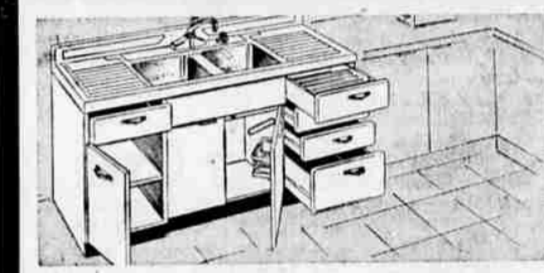

NO MONEY DOWN

Up to 36 Months to Pay On Sears Modernizing Credit Plan
Ask any Sales Person for details

Save 15.95! 66-in. Best Steel Cabinet Sink **$169**
Large double bowls. Heavy bonderized steel cabinet resists rust. Insulated to deaden sound. Extras include cutlery divider, towel rack and utility basket.