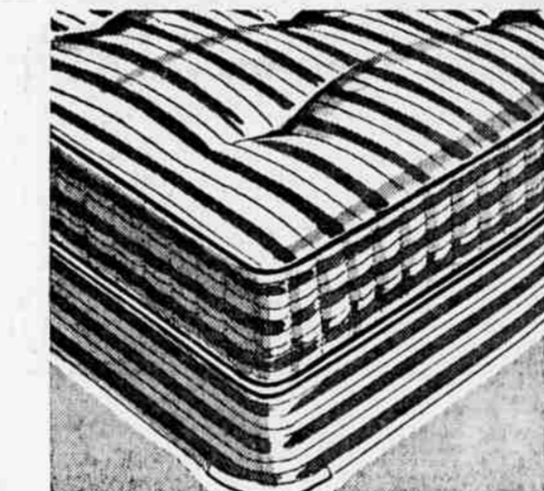

510 Coil Innerspring Mattress and Box Spring

• Eliminates coil feel
• Long resilient life
• Full or twin size
$79.88 $5 Down