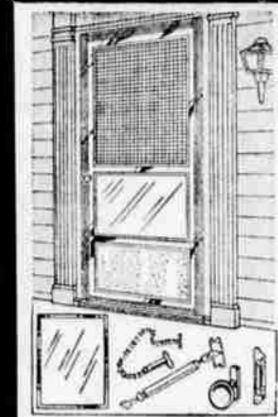

SPRING MERCHANDISE ARRIVING DAILY!

SHOP FRIDAY NIGHT UNTIL 9 P.M.

Now - Save 4.95
Homart Aluminum Combination Door
At Sears **$29**