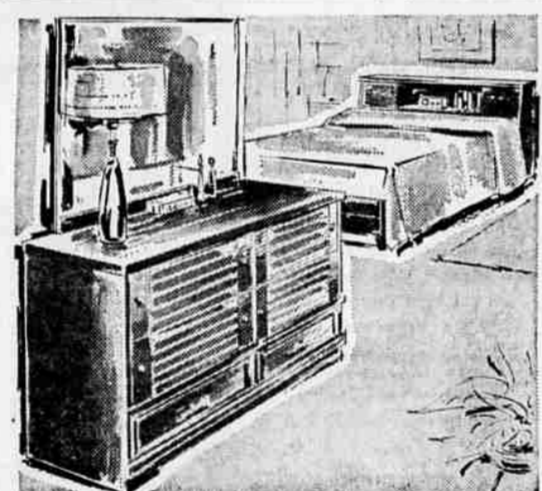

Save $20! 2-Piece Bedroom Suite in Contemporary Design

• Regularly 139.95
• Belgian crystal mirror
• Center guided drawers
$119.95 $5 Down