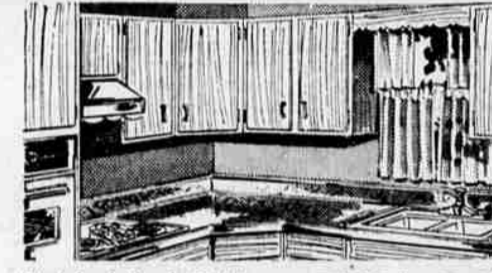

Finished Birch Cabinets Give Beauty at Low Cost **15% Off**
Completely finished, rich, natural grain birch cabinets will give your kitchen a brighter, more modern look. Sears carries a complete range of sizes and styles for you to choose from.

Mahogany Panels 1/2x30x72-in. ... 99c
1/2x36x72-in. ... 1.49

Wallboard 4x8 ft. **2.49**