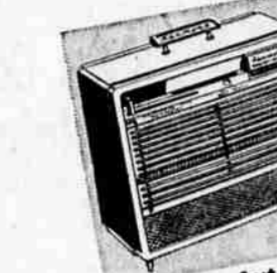

Kenmore Automatic Double Heater
U.L. Listed 23.99
Instant heating to give you all heat in 10 seconds. Has built-in 1650 and 1320 watts. Automatic thermostat.