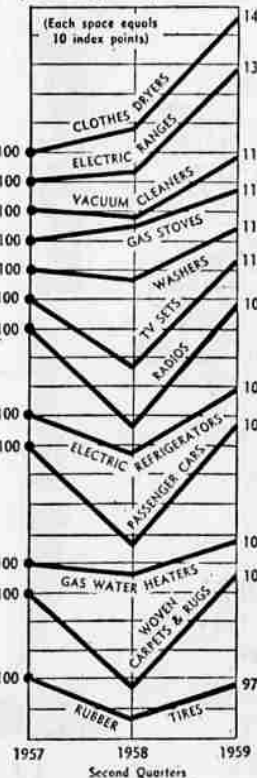

SATURDAY

- 10:30 Cartoons
- 11:00 Mighty Mouse
- 11:30 Lone Ranger
- 12:00 Sky King
- 12:30 Hickie & Jeckle
- 1:00 Ice Hockey
- 3:15 Cartoons
- 3:30 Young Peoples Concert
- 4:30 Santa Anita Races
- 5:00 Championship Bowling

- 6:00 Jubilee U.S.A.
- 6:30 Saturday Showcase
- 8:00 Phil Silvers
- 8:30 Wanted Dead or Alive
- 9:00 Mr. Lucky
- 9:30 Have Gun Will Travel
- 10:00 Gunsmoke
- 10:30 Manhunt
- 11:00 Late News
- 11:05 MGM Hall of Fame
- 12:30 Sign Off

INSECTICIDE DANGER

ST. PAUL (UPI)—There is no such thing as a non-poisonous insecticide, says the Minnesota State Medical Association. All insecticides contain poison or else they would not kill bugs. Not all insecticides are fatal to humans, but they can cause discomfort if eaten or if they get into the eyes, nose or throat. The association suggests treating all insecticides as if they are deadly poison; taking care not to use kitchen utensils to mix or store them, keeping them from children and washing fruits and vegetables which have been sprayed.

CONSUMER GOODS PRODUCTION

Mid-Year Comparisons
(Second Quarter, 1957-1960)

GOODS NEWS—The comeback in the production of durable consumer goods is shown in chart above. During the 1957-58 recession, most items declined, some as much as 30 per cent. Since April, 1958, average production has risen more than 50 per cent. Data from National Industrial Conference Board.