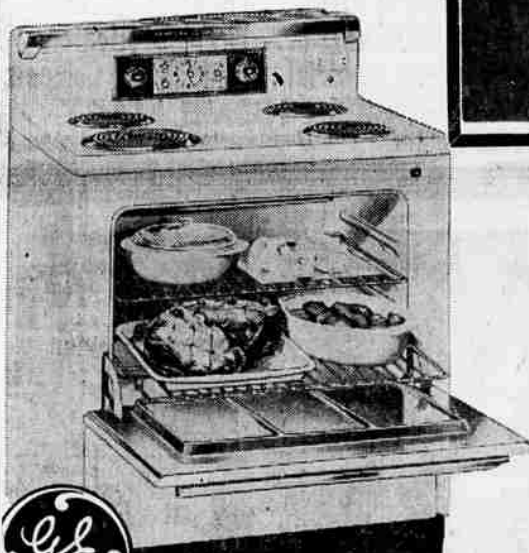

Mod J302T

REMOVABLE OVEN DOOR! ON THIS 30" G-E AUTO. RANGE

A range as easy to clean as your sink! The oven door lifts off, lets you get up close for easy access to every corner of the oven! Automatic oven timer, push-button controls, "no-drip" cooktop, and Cal-rod units throughout!

REG. LIST PRICE 209.95

SALE PRICE 198⁸⁸

Less Hapco-Sized Avg. Trade-in 40.00

YOU PAY ONLY ... 158⁸⁸

OTHER MODELS ON SALE AT SIMILAR LOW PRICES!

1960 21" TABLE-MODEL G-E TV

★ Featuring G-E "Slim-Silhouette" slimmer, trimmer styling, plus big bright-as-life picture and sound. Buy now for extra value.

REG. LIST PRICE 239.95

SALE PRICE 198⁸⁸

Less Hapco-Sized Avg. Trade-in 42.50

YOU PAY ONLY ... 156³⁸

OTHER MODELS ON SALE AT SIMILAR LOW PRICES!