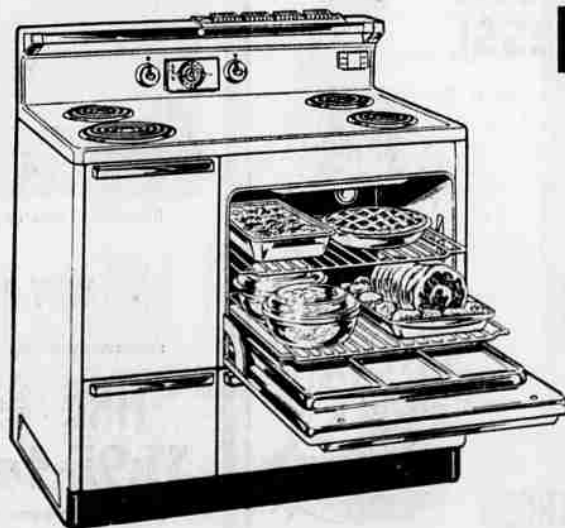

**SALE PRICE ..... 218.88**

Less Hapco-Sized Avg. Trade-in ..... 40.00

**YOU PAY ONLY ... 178<sup>88</sup>**

OTHER MODELS ON SALE AT SIMILAR LOW PRICES!

Mod. 402

OTHER MODELS ON SALE AT SIMILAR LOW PRICES!

## BIG 40" G-E RANGE

40" range with a 23" master-oven and spacious storage drawers. Extra hi-speed Calrod unit cooks faster with a more even temperature. Five controlled heats with finger-tip push-button controls. Raised edge provides "no-drip" top to catch spill-overs. Automatic oven and minute timer turns oven on and off while you are busy or away. New removable oven door lifts off for easy cleaning.