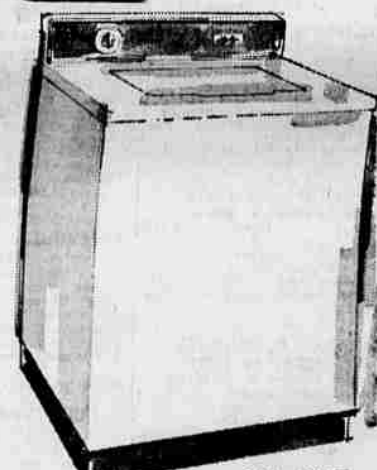

WA 630T

Two-Cycle Filter-Flo Auto. WASHER

So little money for such a great washer value. Automatically cleans and re-cleans wash water to give you cleanest-ever wash! Has two entirely different wash cycles for sturdy or delicate fabrics.

SALE PRICE 218.88

Less Hapco-Sized Avg. Trade-in 40.00

YOU PAY ONLY ... 178⁸⁸

OTHER MODELS ON SALE AT SIMILAR LOW PRICES!