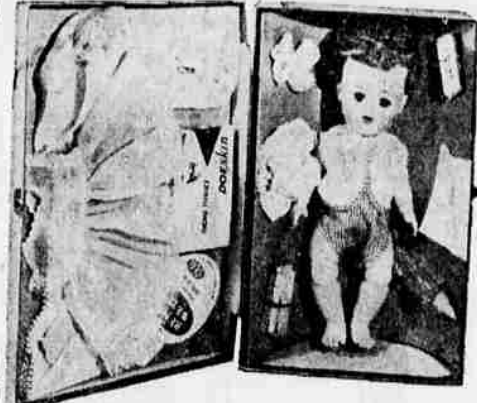

Betsy Wetsy DOLL

- SHE WETS
- SHE CRIES
- SHE DRINKS

All vinyl - Betsy is lots of fun. Little mothers will love to bathe her, wash & brush her curly rooted hair. She drinks from her bottle, wets her diaper and cries real tears.

DELUXE Life-Like

BABY DOLL

Here's a big 25 inch Doll Baby in the cutest outfit you've ever seen. Sure to make HER eyes light up. Fully jointed. Opens and closes her eyes.

REG. 5.95 VALUE

3.33

AT PAYLESS

SHE'S A DANDY!