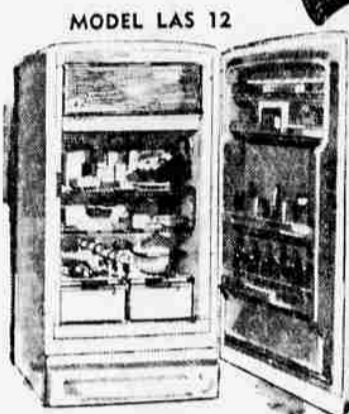

**SHOP HAPCO TONIGHT - TUESDAY - WEDNESDAY - THURSDAY!!**

**OPEN 'TILL 9 P.M. Until CHRISTMAS!**

MODEL 21T3417 1960  
**21" G-E TABLE MODEL TV**

\* Featuring G-E "Slim-Silhouette" Slimmer, trimmer styling, plus big bright-as-life picture and sound. Buy now for extra value.

**199<sup>95</sup>**

**\* You'll Always Find Better Buys At HOME APPLIANCE**

MODEL LAS 12  
**BIG 12 Cu. Ft. G-E REFRIGERATOR**

The biggest refrigerator value you've ever seen! Dozens of deluxe features including full-width freezer top.

New Low Price For 3 Days Only - **\$228<sup>00</sup>**

Use "Hapco-ized" Terms!

**BIG CHRISTMAS VALUE!**  
**8 Cu. Ft. Genuine G-E REFRIGERATOR**

Deluxe features in this compact G-E beauty! Now you can buy it at the lowest price yet! Be sure to shop "Hapco's" big 3-day sale.