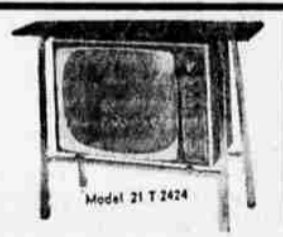

\$229⁹⁵

NEW OVEN TIMER THINKS FOR YOU!

As easy to set as an alarm clock.

NEW 1960 G.E. 21" TELEVISION

Here's a big HAPCO buy in new 1960 television. All the latest features plus that "slim" look! Shop HAPCO for the biggest selection of TV in town.

\$279⁹⁵

PLUS STAND

12 Cu. Ft. G.E. 2-Door REFRIGERATOR FREEZER

Deluxe straight-line model at a sensationally low price! Separate zero degree freezer with 74 lb. capacity tops big automatic-defrost refrigerator with 3 slide-out shelves, magnetic safety door, and all the other 1960 features.