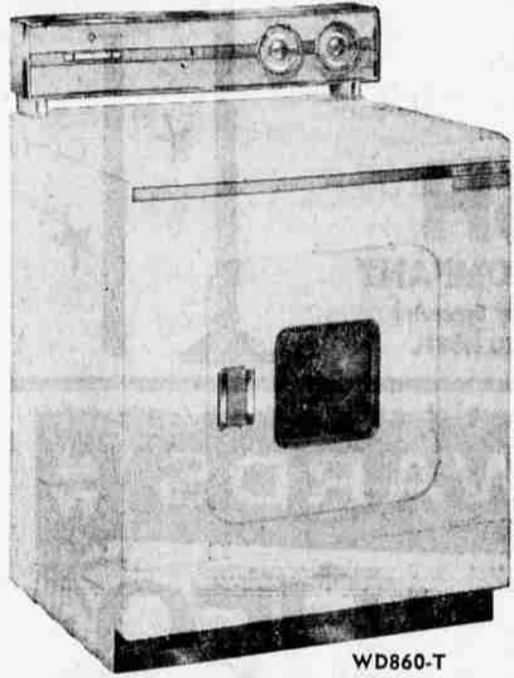

GENUINE G-E COMBINATION WASHER & DRYER

★ Does the "Complete" Washing Job-Automatically!! All in one, compact unit!

$469⁹⁵

USE "HAPPY HAPCO" TERMS! (Your old washer will probably make the down payment).