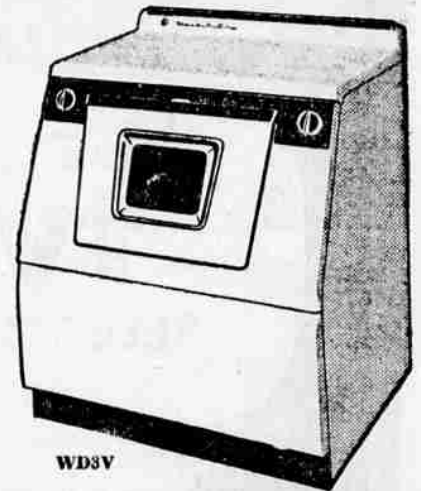

WDSV

WESTINGHOUSE SPACE-MATES

Washer and Dryer Twins -- Both For Less Than Many Washers ALONE....

- THEY FIT ANYWHERE! Stacked as shown, built-in, side by side or free standing.
- 2-CYCLE LAUNDROMAT AUTOMATIC WASHER for regular or fine fabrics!
- LIVE WATER WASHING ACTION! Revolving agitator washes cleaner, rinses better, cleans itself!
- DIRECT AIR FLOW DRYING and 3-TEMPERATURE DRYING!

WASH AND DRY AN 18-POUND LOAD AT ONE TIME!

WASHER ONLY

Your Old Appliance is Your DOWN Payment!

Pay **$2⁷⁵** WEEKLY Only

$219⁹⁵

Matching Dryer $149.95
Even Less With Trade