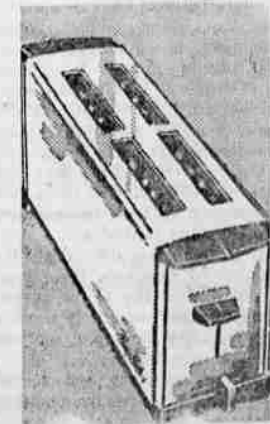

**1<sup>22</sup>**

SECOND FLOOR

**LADIES' NYLON TRICOT DUSTERS**

Smart new styling of washable nylon. 3/4 sleeve sheer nylon trim on collar and cuffs. Fashion pink, blue or white. Sizes 10-18.

**12<sup>95</sup>**

**\$3<sup>88</sup>** 10-18

SECOND FLOOR

**SAVE! PROCTOR 4-SLICE TOASTER**

**\$14<sup>88</sup>**

**STAINLESS STEEL IMMERSIBLE PERC**

**\$14<sup>88</sup>**

**HOODED SWEAT SHIRT SPECIAL**

**\$1<sup>88</sup>**