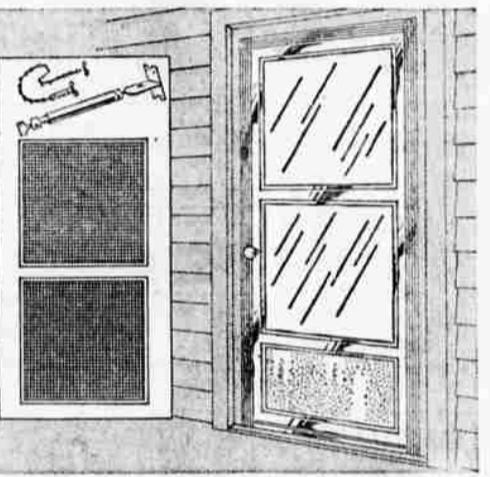

Homart Combination Door has 2 Screen and 2 Storm Inserts
29⁹⁹ Factory orders only
● Easy to convert
● Only 3.00 down on Sears Easy Payment Plan
Rugged clip fasteners hold screen and storm panels securely to door frame. Door comes with knob latch, door closer, hinges, frame, bottom sweep and assembly instructions. Sears will install cheaply.