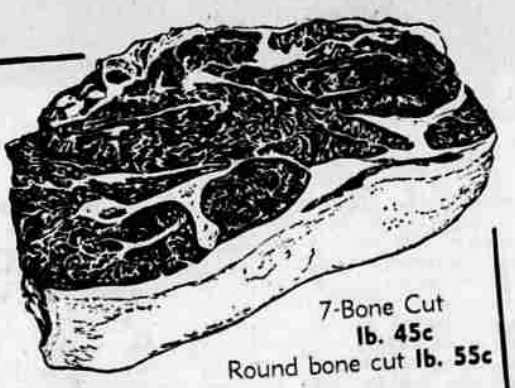

"USDA CHOICE" Carefully Aged Beef
POT ROAST **39c lb.**
 Thrifty and so delicious! Meaty, tender, and scientifically aging insures maximum eating pleasure. All cuts are carefully trimmed of excess fat and waste.

Ground Beef **39c lb.**
 Pure lean beef with enough fat added for fine flavor.

Grade "A" Turkeys 10-14 lbs. **39c lb.**
 Young 1959 new crop hen turkeys. Plump 'n tender.

BONELESS STEW BEEF **69c lb.**
 Lean, tender chunks of "USDA CHOICE" beef for a hearty meal

CANNED PICNICS **\$1.89**
 Famous Armour Star brand fully cooked and ready to eat. A regular \$2.19 value

LEAN SLAB BACON **39c lb.**
 Fancy, fully smoked 8 to 10 lbs. slabs; Really grand eating. Whole or full half slabs.

New Low Prices! Stock up On
"USDA CHOICE" FREEZER BEEF
 Pick the cuts that suit you. Our meat expert will cut and package your beef ready for the freezer FREE of charge.

- Forequarters **lb. 45c**
- Hindquarters **lb. 69c**
- Full Side of Beef **lb. 55c**
- Beef Rounds **lb. 65c**
- Squarecut Chucks **lb. 45c**
- Trimmed Loins **lb. 98c**