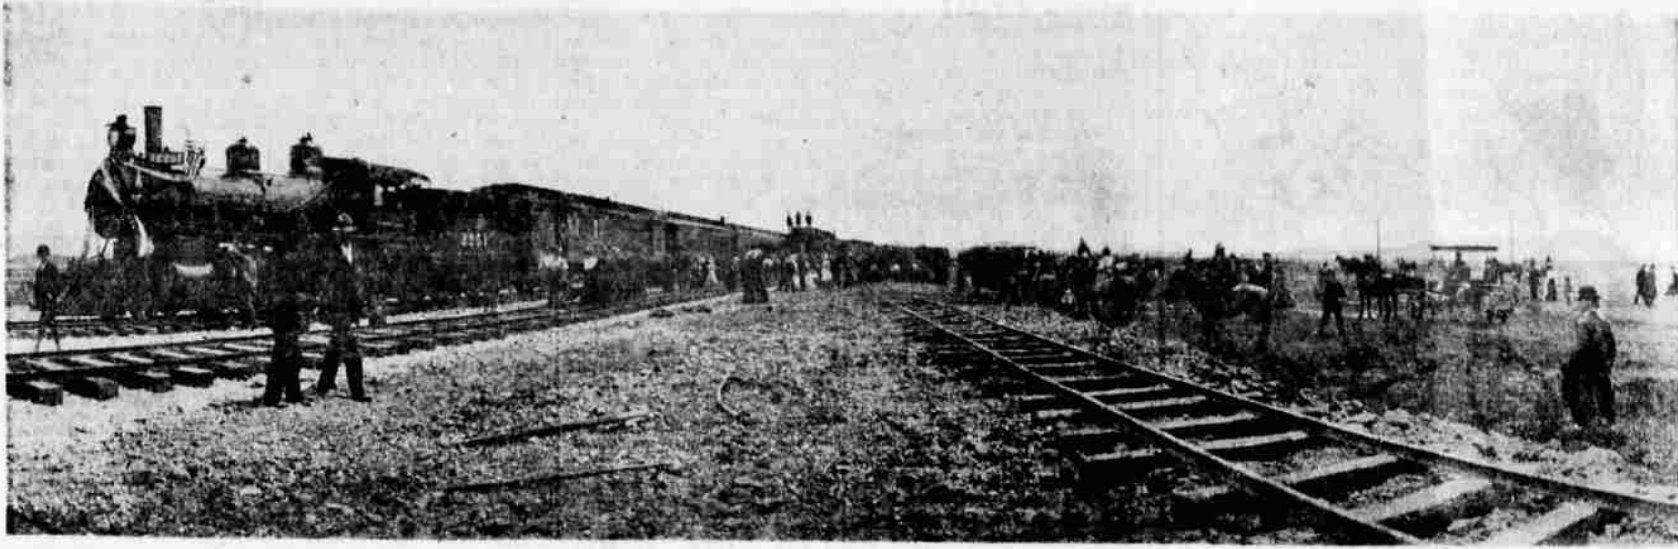

Railroad Captured Fancy Of The Basin, Fifty Years Ago

THE FIRST TRAIN TO KLAMATH FALLS, Southern Pacific's Engine 2251 and nine cars, was mobbed by dwellers of the Klamath Basin when it arrived over brand new tracks 50 years ago. Seldom has the community's atmosphere been so festive. In the words of then Mayor Fred T. Sanderson, Klamath County was suddenly "annexed" to the rest of the

world. About 2,000 people attended the arrival — nearly double the town's population. Throngs of them are visible in the lower panoramic photograph shot by an unknown but expert photographer and loaned to the Herald and News by Hal Ogle, a topnotch Klamath County historian. So wild was the celebration that it attracted six automobiles which

drove in a big parade. Mostly, though, the celebrants came in surreys and on horseback. In the lower picture the train is a faint caterpillar on the horizon. Pennants of a circus tent are barely visible at right.