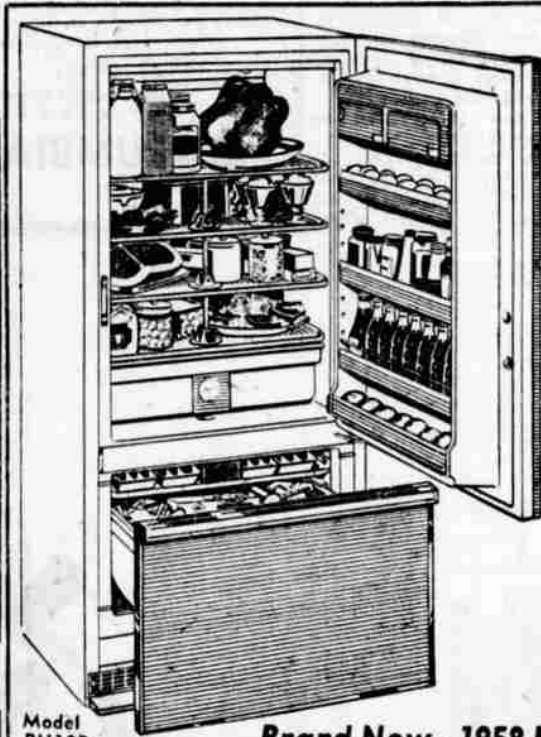

### 17" G.E. TV TABLE MODEL

\$ 67<sup>77</sup>  
GUARANTEED

G-E Dial-Defrost 1959 Refrigerator \$ 179<sup>95</sup>

Check the features . . . then take a second surprised look at the price! Magnetic safety door! Dial defrost convenience! Full-width freezer top! Chiller tray! 2 removable adjustable door shelves! Egg racks! Flex-grid ice trays! All that . . . and the price . . . just 179.99 . . . FOR TEN DAYS ONLY!