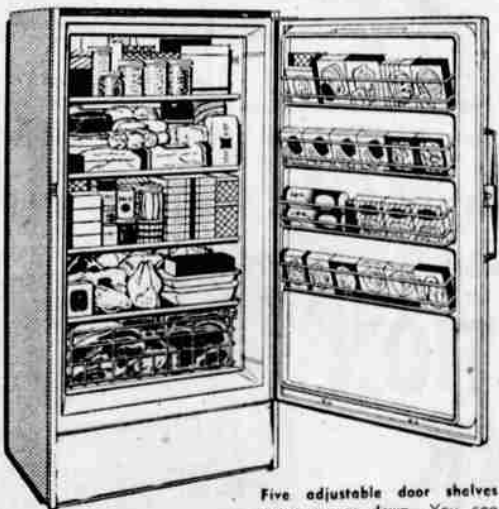

SEE BEV DEMONSTRATE THE NEW WESTINGHOUSE FREEZER

"Freezer Meals For Summer Gad-A-Bouts"!

DEMONSTRATIONS BY **Bev Lyons** Copco Home Economist