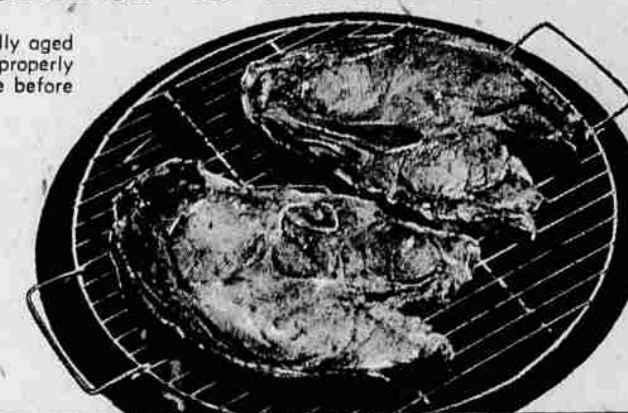

TOP VALUES FROM OUR FROZEN FOODS DEPT.

Broccoli Spears Bel-Air Brand 10-oz. pkgs. 21c

Frozen Peas Scotch Treat Brand 3 10-oz. pkg. 59c

GRANDMA'S COOKIES... JUST LIKE HOME-MADE!

Oatmeal Cookies 15-count in each package ea. 33c

Cookies Pkg. of 5 assorted iced oatmeal, coconut bar, chocolate, vanilla and taffy cremes 13-oz. pkg. 49c

TRY DELICIOUS NEW SAFEWAY BRAND CHEESE

Mild Cheddar Made from the finest pure pasteurized milk Approx. 12-oz. pkg. 65c

KITCHEN-FRESH ROXBURY QUALITY CANDIES

Mint Lozenges With a cool delicious mint flavor 10-oz. pkg. 29c

Peanut Brittle Rich chocolate Coated Peanuts - real treat 12-oz. pkg. 39c

These and many more values are waiting for you at SAFEWAY

Skylark Raisin-Nut Brand Extra-rich in raisins and nuts. Finest quality. Reg. Loaf 35c

Curtsy Caramel-Nut Bread Our pastry feature of the week. Really delicious! Pkg. 35c

Mrs. Wright's Bread Choose from oven-fresh white or whole wheat. Save 2c on every loaf. Lge. Loaf 31c

You Always Get This EXTRA BONUS When You Shop At Safeway WE GIVE GOLD BOND STAMPS WITH EVERY PURCHASE!

SUDDENLY IT'S YOURS! Wonderful Gifts For Yourself, Your Family, Your Home FREE! When You Save Gold Bond Stamps Ask for your free gift catalog. Over 1000 famous name items from which to choose.

Safeway's Guarantee

Select your favorite cut of meat at your nearest SAFEWAY. Take it home. Cook it and serve it as you prefer. Eat it and enjoy its tenderness, juiciness, and superb flavor. If, for any reason, you are dissatisfied—we will refund your money without fuss or quibble.

Famous Del Monte "Sweetheart"

SLICED BACON

This famous fully smoked bacon is wonderful whether it's served for breakfast, lunch or dinner. 1-lb. pkg. 59c

Lean tender chunks of fresh

GROUND BEEF

Here's better richer flavor for all of your ground beef dishes. It's made fresh daily. You can depend on its fine quality—time after time after time. lb. 55c

Tender, young grain-fed

LONG ISLAND DUCKLINGS

Really grand for wonderful roasting and delicious rôtisserie barbecuing. Their average weight is from 4 to 4 1/2 lbs. Pick up several, at SAFEWAY now. Ea. $1.98

Start the day right with SAFEWAY

BREAKFAST SAUSAGE

Here's a brand new "all meat Sausage" made with pure pork and lean beef... with delicate seasoning added. Special introductory price. 1-lb. roll 39c

Prices in this advertisement are effective through May 23rd at SAFEWAY in Klamath Falls. We reserve the right to limit. No sales to dealers or to their representatives.

SAFeway

SAFeway