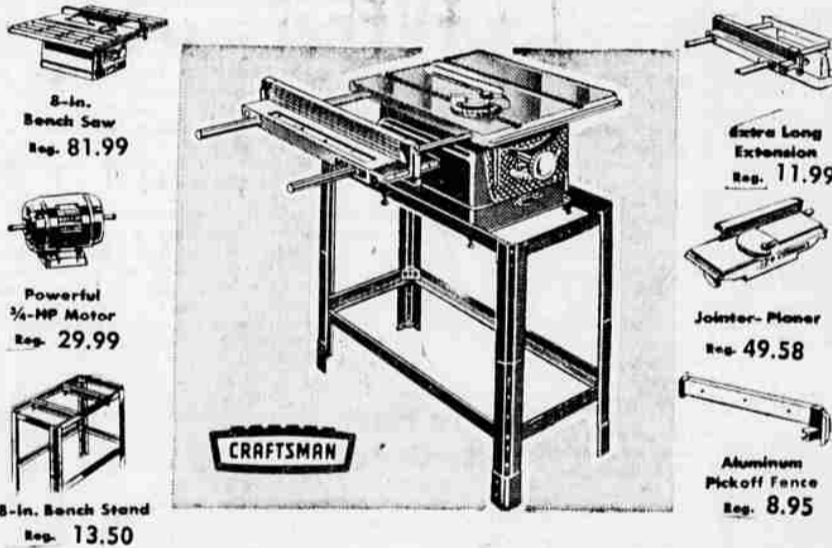

Ask About NO MONEY DOWN M.C.P.* Financing

CRAFTSMAN BENCH SAW

- You also get a dado set and insert regular 11.48
- Versatile — you get power tools that operate from 1 rugged motor
- Saves you time, money and space, change operations fast and easy
- Motor, blade and arbor tilt-together any blade angle up to 45 degrees
- All attachments fit on the saw arbor as easily as changing blades
- Available on special order only

Including Accessories **198⁹⁹**

Only $5 Down! Come In Today!

Sears For Better Lighting

the collar's the thing...

Airy drip-dry batiste with lavish frosting of imported embroidered organdy, capping her shoulders. Perfect icing for her skirts, so fresh, so carefree, requiring very little ironing.

7⁷⁹

Save 96c on Drop Fixture for Dinette 9.99

Reg. 10.95 Your choice of brass or copper trim! Frosted glass chimney, 20 to 34-inch drop from ceiling. Uses wall switch.

Harmony House Bath or Kitchen Fixture 5.88

Only 5.88 3-light ceiling fixture has modern appearance. Sets in polished aluminum holder. Light from wall switch.

Living, Dining or B. R. Fixtures 5.88

Only 5.88 3 light ceiling fixture with white glass shade. Brass plated.

PAINT UP CLEAN UP NOW!

Be Sure... Use Master-Mixed Paints

1 COAT COVERS

Your choice Regular 6.98 **5⁷⁷** gal.

Master-Mixed Snowwhite Paint Is Brilliant White Because Pigment is Titanium Dioxide Controlled self-cleaning action keeps it white, washes clean with each rain.

One-Coat House Paint in 14 Colors. See New Bisque, Spruce, Princess Yellow — New for '59 Dries smooth without brush marks. Resists discoloring of mildew, fumes, smog.

Thrifty Seroco Latex Base Flat Paint

6 colors and white **4¹⁹** gal.

The ease of application and rich elegance now at a price your willing to pay! Exciting color will create the decorating touch you so admire. Tools wash out in water; drips wipe up with a damp cloth.

Protect Porches, Linoleum, Concrete 1.33

Quart Enjoy a durable finish on surfaces subject to hard wear. Perfect for wood, metal, concrete. Many smart colors.

Workmaster Economy Stepladder 5.29

6-Ft. Budget priced for the homeowner. Large folding post shelf, strong steel spreader. Steps are corner braced.

Workmaster Wood Extension Ladder 12.88

16-Ft. Lightweight... only 2 1/2 pounds per foot of length. Upper section locks automatically as ladder is extended.

All-Purpose Brush Of TyneX Nylon 1.99

3-in. Charge It TyneX nylon bristles let you paint with latex, water or oil base paints and varnishes. Easy to handle length.

"Satisfaction guaranteed or your money back" SEARS

133 So. Eighth Phone TU 2-4481

Shop Fridays 'Til 9 P.M.