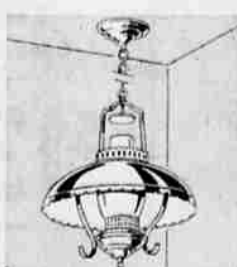

Save 96c on Drop Fixture for Dinette 9.99

Reg. 10.95 Your choice of brass or copper trim! Frosted glass chimney, 20 to 34-inch drop from ceiling. Uses wall switch.