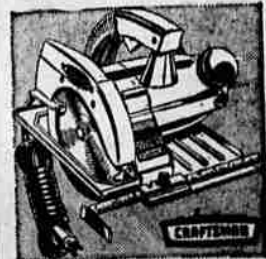

### 10 TO SELL AT THESE PRICES!

Sears has Reduced Prices in the Heart of the Cutting Season... Save Now!!

- FREE... a handy complete service tool kit
- Light in weight, 25 lbs. without guide bar-chain
- Improved fuel tank filter, moisture won't clog it
- Top sawing speed automatically controlled
- Husky, easy-to-use recoil starter
- Extremely powerful, efficient and easy to handle

26-in. Chain Saw was 209.95... NOW **\$179**

Be Sure With

**CRAFTSMAN**

**Low-Cost Propane Torch Gift Kit**

Only..... **9.95**

Craftsman kit includes pencil, utility burners, flame spreader, spark lighter, extra fuel cylinder, case.

**Replacement Propane Fuel Cylinder**

Only..... **1.44**

For all Sears propane torches. Also can be used for some camp stoves, lanterns and grills. Low price!

**Portable Craftsman Electric Hand Saw**

6 1/2-Inch..... **39.99**

Develops 1 1/2-HP. Big capacity - cuts 2x4 at 45°. Perfect balance - hand it over saw's center of gravity.

**ALLSTATE 12-Mo. Guarantee**

Only