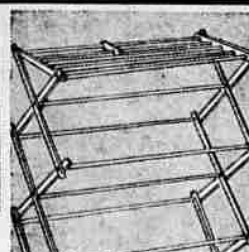

**Special Sale Prices**

**SAVE 50% On  
KIMSUL(R) Insulation**

Reg. 11.49 ..... **5.75**

Three insulating actions: many-layer blanket, heat reflecting cover, and air space. No irritating dust. 100 ft. roll.

**Sale Savings on Ken-  
more Corn Popper**

Reg. 4.49 ..... **2.99**

Polished, durable, fast-heating aluminum popper has mark for all measure. Specially designed, pops fluffy corn.

**Extra Strong  
Garbage Can**

20 Gal. .... **2.99**

Of quality pregalvanized steel sheets, corrugated and swedged for greater strength. Tight fitting cover.

**Smooth Wood  
Indoor Dryers  
Low Priced**

Reg. 2.98 **\$1<sup>88</sup>**

This dryer gives you 27 feet of drying area. All smoothly sanded and finished for snag-free hanging. Folds compactly out of the way when not in use. Ideal for small dwellings. Shop at Sears today, save.