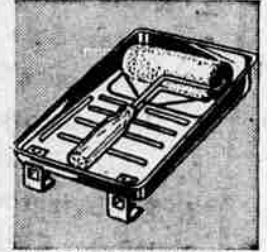

# Home Improvements

REPAINT, REBUILD, REMODEL with material and equipment from Sears!

**Homart  
Combination Door**  
Includes 2 Screens  
And 2 Storm Inserts

**\$36<sup>88</sup>**

Only \$5 Down

Rugged clip fasteners hold screen and storm panels securely to door frame. Door comes with knob latch, door closer, hinges, frame, bottom sweep and assembly instructions.

**No Money Down**  
Up to 36 Months to pay on  
Sears Modernizing Credit Plan

**Miracle Paint  
Brush Cleaner**

Quart. .... **99c**

Designed especially for brushes and rollers caked hard with old, dried paint. Non-flammable. Reusable.

**Workmaster  
Economy Roller Set**

Only ..... **88c**

Low priced, but very durable! Sturdy tin-plated tray. Smooth rolling; 7-in. dyneel fabric cover. Cuts painting time.

**3 Days Only Thurs. - Fri. - Sat.!**