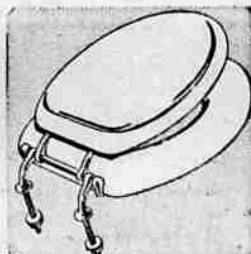

**Master-Mixed Enamel  
Dries in Four Hours**

Quart. .... **1.77**

Lead-free—safe for infants' furniture. Silicized for toughness. Use indoors or out. Scrubbable. Colors stay bright.

**Wipe On Type  
Plastic Finish**

40-gallon  
Reg. 119.95  
**\$99<sup>88</sup>**

Only \$10 Down Delivers

4500-watt Thermo-Bands in both upper and lower Thermo-Channels for extra-quick recovery. Has glass-lined tank guaranteed 10 years. Extra-thick insulation holds heat in. A smaller tank does the job.

**Long Life Pressure  
Molded Toilet Seat**

Special. .... **3.88**

Resists chipping, will not warp. Retains original beauty for its entire life. Chrome-plated brass hinge. White.

**5 Ft. Step Extension  
Workmaster Ladder**