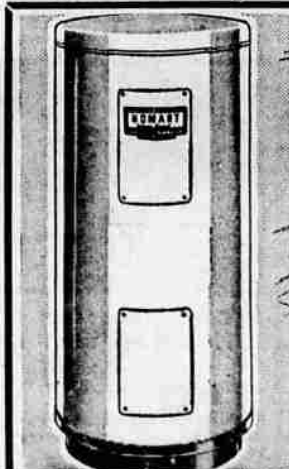

**High Wattage
Homart Electric
Water Heaters**

40-gallon
Reg. 119.95
$99⁸⁸

Only $10 Down Delivers

4500-watt Thermo-Bands in both upper and lower Thermo-Channels for extra-quick recovery. Has glass-lined tank guaranteed 10 years. Extra-thick insulation holds heat in. A smaller tank does the job.