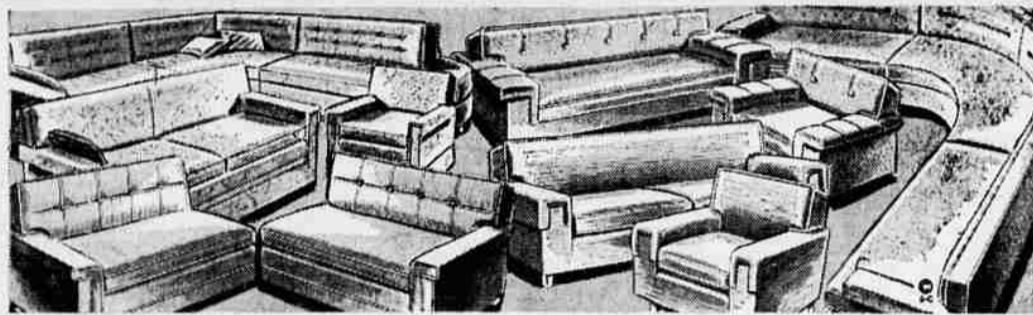

Eastern Hardwood, Plastic & Tweed Swivel Rockers Reg. 59.95 **39⁸⁸**

TABLE CLEARANCE

Glass Top Coffee or End Tables **4⁸⁸**
Light or Dark Woods. Reg. 9.95-Now

STEP or COCKTAIL TABLES **9⁸⁸**
Mahogany, Oak or Walnut finish
Guaranteed Values to 16.95 Now

CLEARANCE

- Cleaner Westinghouse Upright Less than Half Price **39⁸⁸**
- Bed Lamps Regular 1.98 **99^c**
- Pictures With Frames 24x30-inch **1⁸⁸**
- Electric Grill 1-only-Large Reg. 24.95 **12⁵⁰**
- Electric Heaters With Fan Reg. 9.95 **6⁸⁸**
- Floor Lamps With Shade Reg. 14.95 **7⁸⁸**
- Hassocks 36" Round or Kidney Shape. All colors Reg. 29.95 **12⁸⁸**
- TV Trays Snap on to Daveno or Chair Arm each **1⁴⁹**

PRICES SLASHED UP TO 75% OFF!

OUR GREATEST SALE YET! THE LOWEST PRICES EVER!

After taking inventory we find that we are Tremendously Overstocked! Our Warehouses are Bulging! Prices on Every Piece of Furniture in the Store have been Slashed! It's Your Chance for the Greatest Saving Ever! Shop Now & SAVE!

The Finest Living Room Groups! The Lowest Prices!

- 3-pc. Foam Rubber Corner Sectional 1-Only Reg. 249.50 **149⁸⁸**
- 3-pc. Foam Rubber 90° Curved Sectional Reg. 299.50 **199⁸⁸**
- 3-pc. Foam Rubber Sectional ALL COLORS - Foam Rubber Back - 90° Curve. Reg. 399.50 **299⁸⁸**
- MODERN SOFA Makes into bed that sleeps 2 Choice of colors. Regular 89.00 **Now Only 49⁸⁸**
- TWEED DAVENOS Lots of colors - Regular 89.95 **Save on This at Only 59⁸⁸**
- Daveno and Club Chair Tweeds & Friezes - Choice of color Regular 149.50 - **Now Only 79⁸⁸**
- Daveno and Club Chair Rich Frieze Covers - Choice of colors Regular 199.00 - **Now Only 119⁸⁸**
- Daveno, Club Chair & Rocker Reversible Foam Rubber Cushions - Reg. 239.50 **169⁸⁸**
- 2-Piece Sectionals Wool Frieze Covers - Choice of colors Regular 199.50 - **Now Only 99⁸⁸**