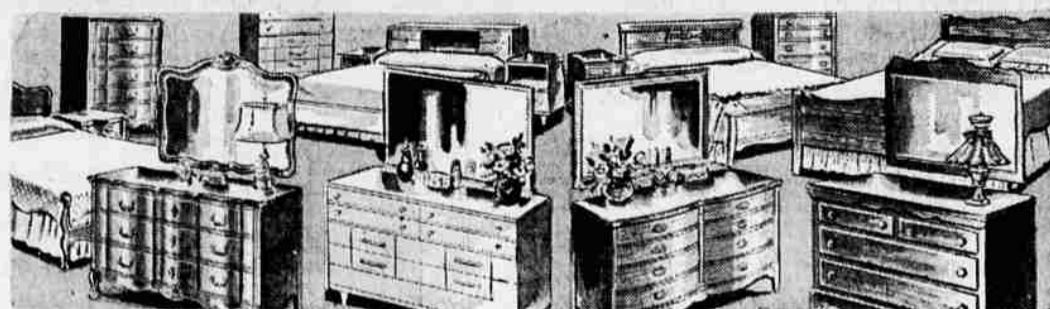

Lowest Prices Ever On Bedroom Sets!

- 3-Pc. Mr. & Mrs. Set Walnut or Maple. Reg. 109.00 ..... **69⁸⁸**
- 3-Pc. Nevamar PLASTIC TOP Reg. 149.00 Blonde, charcoal or walnut ..... Matching Chest 39.95 **129⁸⁸**
- 2-Pc Maple Set Eastern Hardwood. Bed and Dresser With Mirror. Regular 119.00 ..... **79⁸⁸**
- 3-Pc. Set Dresser - Bed - Chest Eastern Hardrock Maple. Regular 209.00 ..... **149⁸⁸**
- 4-Pc Bedroom Set Blonde or Walnut. Reg. 149.00. Mr. & Mrs. Dresser, Cabinet bed, Chest and Nite Stand. **99⁸⁸**
- Vanity Dresser 4-Pc. Set. Bed, Chest, Bench. Reg. 269.00 ..... **179⁸⁸**

MORE THAN 60 OTHER FINE SETS TO CHOOSE FROM

HAFTER FURNITURE

EASY TERMS
9th & Klamath
TU 4-4878