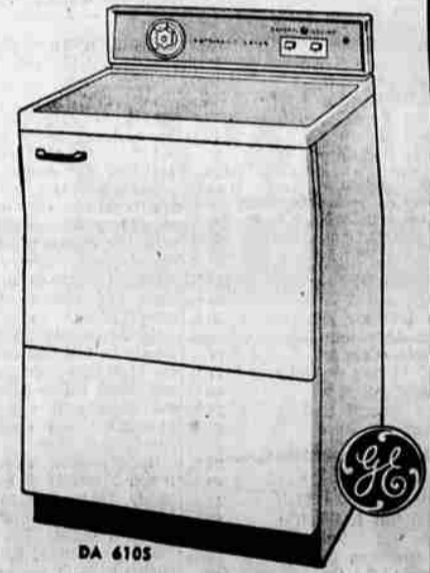

Model FC20

Ask Us About Our Protected Buying Plan With Easy Terms

The 1959 G-E Designer TV Set

- 7 1/2 inches deep
- Weighs only 40 pounds
- Console size chassis with full power transformer
- Superb tone with out front sound
- Wide angle 110° Aluminized Picture Tube
- Dark Safety Window
- Built-in Antenna
- "Set and Forget" Volume control

\$189⁹⁵

Only 10.00 Down and 9.00 Per Month

The New 1959 G.E. Custom

Mobile Maid Dishwasher

Model SP405

NEEDS NO INSTALLATION!

Saves her hours of work each week while it helps protect your family's health!

- **NO MORE RINSING**—New Flushaway Drain liquefies and removes excess soft food particles before washing starts.
- **NO INSTALLATION**—Handy hose connection fastens on faucet of most any sink, and plugs into ordinary grounded electric outlet.
- **GIANT SIZE CAPACITY**—Holds service for ten, or family service for five, including preparation dishes. For parties, takes up to 66 glasses.
- **COMPLETELY AUTOMATIC**—Has two built-in "Power Scrub" rinses, then washes, triple rinses and electrically dries... just load, start and relax.
- **SANITIZES DISHES**—Ask for free booklet, "How Dishwashing Affects Your Family's Health."

and only **\$229⁹⁵**
Only \$10.00 Down and \$11.00 Per Month

Other Models as Low as **\$189⁹⁵**

The G.E. Filter-Flo Washer & Dryer

WA6035

\$239⁹⁵

Only \$10.00 Down and \$11.50 Per Month

The General Electric Filter Flo Washer

- Automatic Lint Remover
- Flexible Automatic Controls
- Big 10-lb. Capacity
- With Water Saver

The General Electric Clothes Dryer

- High speed drying system
- Adjustable Controls
- No Extra Wiring Necessary
- Lint Trap
- Full Width Door
- Counter Height