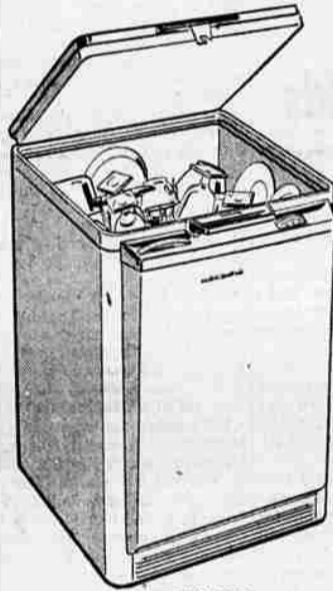

Model FC20

Ask Us About Our Protected Buying Plan With Easy Terms

The 1959 G-E Designer TV Set

- 7 1/2 inches deep
- Weighs only 40 pounds
- Console size chassis with full power transformer
- Superb tone with out front sound
- Wide angle 110° Aluminized Picture Tube
- Dark Safety Window
- Built-in Antenna
- "Set and Forget" Volume control

\$189⁹⁵

Only 10.00 Down and 9.00 Per Month

The New 1959 G.E. Custom

Mobile Maid Dishwasher

Model SP405

NEEDS NO INSTALLATION!

Saves her hours of work each week while it helps protect your family's health!

- **NO MORE RINSING**—New Flushaway Drain liquefies and removes excess soft food particles before washing starts.
- **NO INSTALLATION**—Handy hose connection fastens on faucet of most any sink, and plugs into ordinary grounded electric outlet.
- **GIANT SIZE CAPACITY**—Holds service for ten, or family service for five, including preparation dishes. For parties, takes up to 66 glasses.
- **COMPLETELY AUTOMATIC**—Has two built-in "Power Scrub" rinses, then washes, triple rinses and electrically dries... just load, start and relax.
- **SANITIZES DISHES**—Ask for free booklet, "How Dishwashing Affects Your Family's Health."