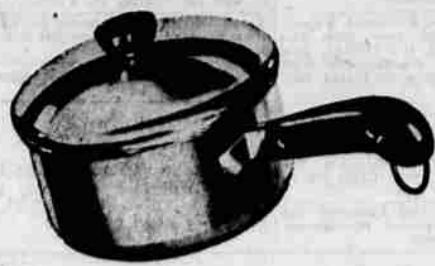

We will be CLOSED
NEW YEARS DAY