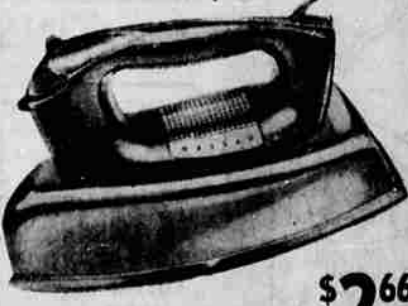

Reg. 9.00
6.66

LOWEST PRICES IN TOWN! LOWEST PRICES

FUN For All AGES
 Indoor &
 Outdoor
 Pleasure

Bounce-A BALL
 Reg. 3.00

86c

CUTE-LOVABLE PLUSH TOYS

1.98 Value
 YOUR CHOICE
\$1.59

SMALL SIZE FOR
 LITTLE TOTS
 Plush Toys 77c

DELUXE KIDDIES FOLD-UP IRONING BOARD \$2.86

10 Watt Chrome-Plated Toy
ELECTRIC IRON

Reg. 3.00
\$2.66

VANITY FAIR PHONOGRAPH

"Works Just Like Moms"
ALL PLASTIC
 78 R.P.M.

Reg. 13.00
\$8.86

LIMITED QUANTITIES! SHOP EARLY FOR BEST SELECTION