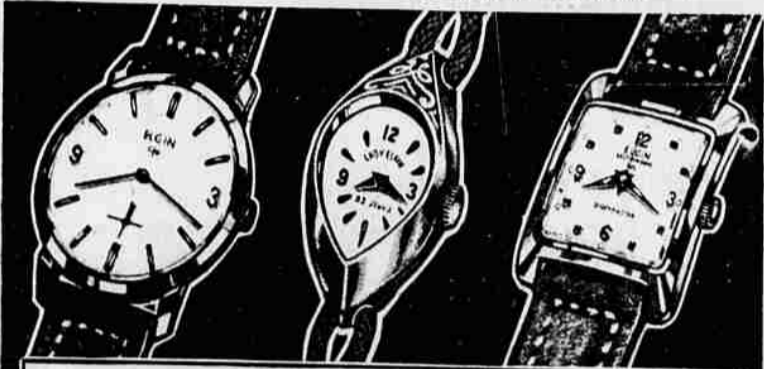

\$20 - \$25 - \$30
ALLOWANCE FOR ANY OLD WATCH
WHEN YOU BUY . . .

- | | | |
|--|------------|--|
| MAN'S 19-JEWEL ELGIN
Dashing, yet durable, fine Elgin wrist watch. Adjusted Dura-Power mechanism. 10K natural gold plate case. | REG. 49.95 | 29⁷⁵
and your old watch |
| LADY'S 23-JEWEL ELGIN
Famous Lady Elgin "Serravallo" wrist watch. Gold figures, tear-drop markers on dial, 14K gold filled case. | REG. 79.50 | 54⁵⁰
and your old watch |
| MAN'S 17-JEWEL ELGIN
Popular self-winding movement. Elgin "Shockmaster" wrist watch. Dura-Power mechanism, shock-resistant. | REG. 89.50 | 59⁵⁰
and your old watch |

NEW LOW PRICES

GENERAL ELECTRIC

Electrical HOUSEWARES

NO DOWN PAYMENT

Reg. 16.95
G. E. STEAM AND DRY IRON
It's two irons in one. Lets you switch instantly from steam to dry. Visualizer Fabric Dial gives you the perfect heat for every fabric.
NO MONEY DOWN • 50c WEEK
\$13⁸⁸