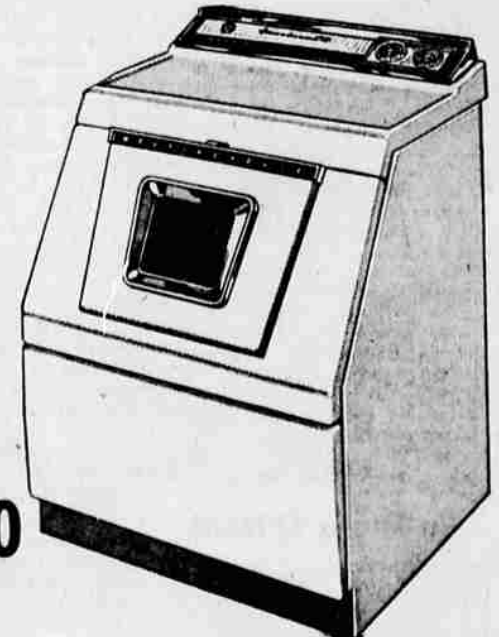

1. **A WESTINGHOUSE LAUNDROMAT AUTOMATIC WASHER & ELECTRIC DRYER FOR EVERY NEED**
2. WASH'N DRY COMBINATION
   - CUSTOM IMPERIAL TWINS
   - IMPERIAL TWINS
   - ROYAL TWINS
   - DELUXE SPACE-MATES

BUY NOW ... PAY NEXT YEAR

KIRKPATRICK'S

East Side Appliance

You Can Be SURE... If It's **Westinghouse**
We Give S & H GREEN STAMPS
ASK ABOUT OUR PAYMENT PROTECTION PLAN

132 So. 7th Ph. TU 4-8886