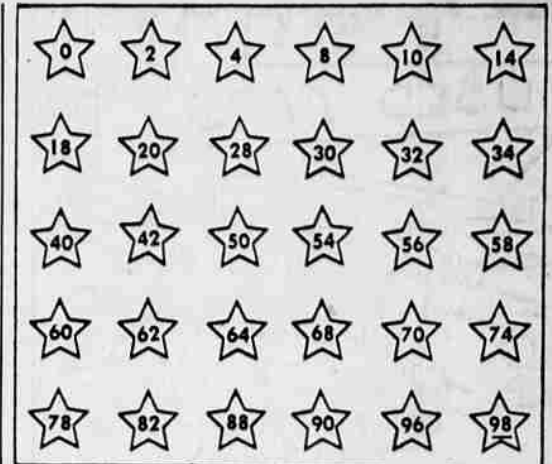

For your employees, customers, or friends. Personalized gift letters in color, ready for you to mail. Saves shopping time. You pay only for the merchandise actually delivered. No extra charge for gift letters. One bill. See your Safeway store manager or call BE 2-2101 in Portland.

Special Get Acquainted Offer at Safeway
FREE Reg. 29c, 3-Qt. pkg. of all new Instant Lucerne Lac-Mix

With the Purchase of a Colorful Plastic LUSTRO-WARE DECANTER

Grand for mixing Both Valued at $1.27 Now Only **88c**

Save at Safeway. Manor House

VEAL CUBE STEAKS

There's no fuss or bother with a tender, meaty Manor House quick - frozen Veal steak. They're ready in a few minutes for a quick meal. Each package contains two 4-oz. steaks. Stock up now!

8-oz. pkg.

49c

Special Savings on Deep-Smoked Agar Brand

Slab Bacon 10 to 12-lb. whole or full half

Shop Safeway for great savings on this No. 1 slab bacon - lean and meaty with a wonderful "old-fashioned" flavor.

Center Cuts lb. 59c

Sliced Bacon

Fully smoked - standard layer package

Tender "U.S. CHOICE" plate cuts of

Boiling Beef

Ocean fresh

Pacific Oysters

49c

lb. **55c**

lb. **25c**

pt. **69c**

LOCKER BEEF SALE

Save during Safeway's big sale of "U.S. CHOICE" grade beef. Cut and wrapped for your locker or freezer free of charge.

Hindquarters 120 to 175 lbs. lb. **59c**

Forequarters 125 to 180 lbs. lb. **43c**

Full Sides 220 to 350 lbs. lb. **49c**

Sq. Cut Chucks 60 to 80 lbs. lb. **55c**

Trimmed Loins 40 to 60 lbs. lb. **95c**