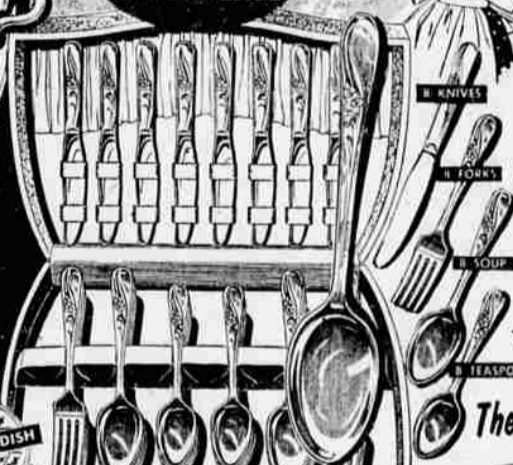

NO MONEY
DOWN

GENERAL
ELECTRIC
**Steam & Dry
IRON**

Regular 16.95
\$12⁸⁸

Set the dinner table of your dreams NOW at the lowest cost ever! Everything you need!

135 Pcs. DINNERWARE ENSEMBLE

★ 53 Pcs. DINNERWARE ★ 32 Pcs. Set of SILVERPLATE ★ 25 Pcs. Set of GLASSWARE ★ Additional Pieces!

8 DINNER PLATES
FAMOUS
TAYLOR
SMITH &
TAYLOR

8 SOUP PLATES
8 BREAD & BUTTER

8 DESSERTS
8 CUPS
8 SAUCERS

8 ICED DRINKS
8 TUMBLERS
8 JUICERS

25 PIECE SET OF
CRYSTAL STYLE
GLASSWARE

CREAMER
SUGAR & COVER

VEGETABLE DISH

MEAT PLATTER

ICE BUCKET

STIRRERS

32 Pcs. Set of Lovely
"Bermuda Rose" PATTERN
SILVERPLATE

CHEST \$2.95
additional
\$49⁵⁰
Value

ALL THESE PIECES ARE
YOURS FOR ONLY \$29⁹⁷

NOW!

fill your cupboards with all
the dinnerware you need for a
COMPLETE SERVICE for 8