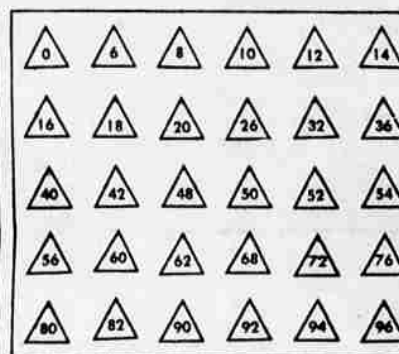

"CROSS-OUT" Game No. 2

CANADA & U.S. PATENT PENDING — U.S. c 1937, 1954, 1955, 1956, 1957 & 1958, CANADA c 1956, 1957 & 1958 by "CROSS-OUT" ADV. CO., INC., BOX 551, ST. LOUIS, MO. U.S.A.

NUMBERS FOR GAME NO. 3 WILL BE PUBLISHED IN OUR ADVERTISEMENT THIS WEEKEND. DON'T MISS IT!

Here Is How To Play . . . Follow These Simple Rules

1. You can obtain a free "CROSS-OUT" card each and every time you visit your Safeway store. Anyone over 18, except Safeway employees and members of their immediate family can participate.
2. Check each group of numbers appearing in our advertisement against the numbers appearing on your "Cross-Out" cards. If you have five numbers in a row . . . down, across, or diagonally . . . on any "Cross-Out" card which match numbers appearing in any one set of numbers appearing in our advertisements, you have a winning card.
3. Each set of numbers appears in a different design . . . stars, diamonds, circles, squares, etc. Play only the numbers in any ONE design against the numbers on your card.
4. You can play ANY complete set of numbers. Keep EVERY AD . . . keep EVERY card you obtain free at Safeway. A new set of game numbers is published each weekend in this newspaper.
5. When you have a winner, turn your card over and follow instructions printed on the back. Mail your card to the address specified to obtain your prize.
6. This is not a national contest. You compete only with Safeway customers in Oregon and Southwest Washington.
7. Do not pay any attention to the fact that there are 6 vertical rows of numbers in the sets of numbers published each week, and only 5 rows of numbers on your card. All you need is 5 numbers in a row on your card.

Golden yellow, premium quality **SUNNYBANK MARGARINE**

The finest quality naturally better **4 1-lb. $1.00**

10c off on each and every tin **ROYAL SATIN SHORTENING**

The Finest pure all vegetable shortening **3-lb. tin 79c**

More Great Values on Gardenside **PEAS - CORN GREEN BEANS**

Tender sweet peas . . . cream corn and cut beans **8 303 tins 95c**
Case 24 for $2.79

CAULIFLOWER

Safeway has the lowest price in years on the finest Snowy White compact heads with deep developed curds.

lb. **10c**

- **Boiler Onions** Mild - sweet yellow onions **10-lb. bag 39c**
- **Yellow Onions** Save on the large bag **50-lb. $1.98**

No. 1 POTATOES

Wonderful Oregon Russets . . . at their peak of the season and rushed straight from the growing areas. Look at our big variety to choose from.

Economy paper 10-lb. bag	Economy paper 25-lb. bag	Size "A" paper 50-lb. bag	Size "A" Potatoes 100-lbs.	Waldorf Premium 10-lb. poly	Waldorf Premiums 5-lb. poly
39c	98c	1.69	2.89	59c	35c

- **No. 2 Potatoes** Another Thrifty Safeway buy **50-lb. bag 99c**
- **Sweet Yams** From Sunny Texas **2-lbs. for 29c**
- **Jonathan Apples** Par lb. 10c 23-lb. box $1.98 **10-lb. for 99c**
- **Red Delicious** Extra fancy apples 23-lb. box $2.98 **lb. 15c**

Save at Safeway on **HALEY'S**

VEAL CUBE STEAKS

There is no fuss or bother with a tender, meaty Haley's Frozen Veal Cube Steak. Ready in a few minutes time. Keep plenty on hand. **4-oz. Pkg. 29c**

TURKEYS