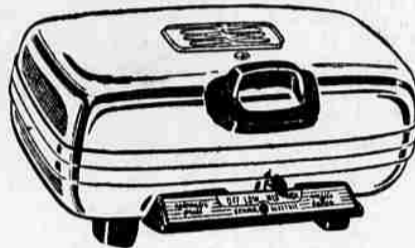

ROGERS
DOES IT AGAIN!
G-E & SUNBEAM UP TO 40% OFF

**SERVES 3 WAYS
RIGHT AT THE TABLE!**

- ★ IT GRILLS!
- ★ IT FRIES!
- ★ IT BAKES!

**AUTOMATIC GRILL
and WAFFLE BAKER**

- with grill closed makes delicious toasted sandwiches
 - with grill open makes wonderful bacon and eggs
 - makes golden brown waffles four sections at a time
 - reversible grids—no extra set to store
- WAS \$21.95
NOW **\$16.88**

Lady
Sunbeam
SHAVEMASTER

Only the Lady Sunbeam has a "COMPACT" shape and the Exclusive MICRO-TWIN head. One side for shaving underarms, the other for legs. Available in gift box or deluxe leather zipper case. Shavers in your choice of six beautiful colors.

You'll look lovelier in your summer apparel when you use the Lady Sunbeam.
WAS \$14.95
NOW **\$9.88**

**ALL PURPOSE
MIXER**

WAS \$29.95
Now **\$21.95**

- * It's a Stand Mixer!
- * It's a Portable!
- Handy Heel Rest
- Now with 2 bowls
- Beater ejector eliminates tugging
- Conveniently located Speed Selector gives you suggested settings for 22 food recipes