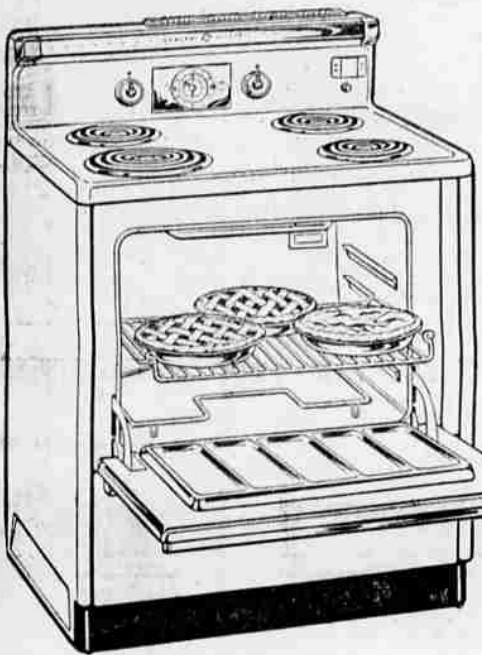

IT'S MONTH END

Clearance

Time At Home Appliance

Big 30-Inch Automatic Electric Range

with **new removable oven door**

GE SPACEMAKER 30
Model J-303

Handsome new compact range with the automatic timer that frees you from the kitchen. Plus other wonders of G-E speed-cooking: Pushbutton Controls, Extra Hi-Speed Calend® Units, charcoal-type "Focused Heat" Broiler, Enclosed Oven Units, Oven Floodlight, Full-width Storage Drawer—and more!

Now Only 199⁹⁵ Easy Terms

OVEN DOOR
lifts off for easy-reach oven cleaning
No bending or stretching over a door to clean the oven! Door lifts off, goes back on easily.

AUTOMATIC TIMER
Turns oven on and off automatically. Times short cooking periods—1 to 60 minutes—and sounds a buzzer.

NEW! NO-DRIP COOKTOP
A raised edge around the cooktop catches accidentally spilled foods. Saves floors, makes cleaning easier.

MASTER OVEN
Giant size—30" wide—cooks an oven meal for 30 all at one time
Automatically timed! Put dinner in the oven—set timer—and you can leave the house and come home to a waiting dinner.