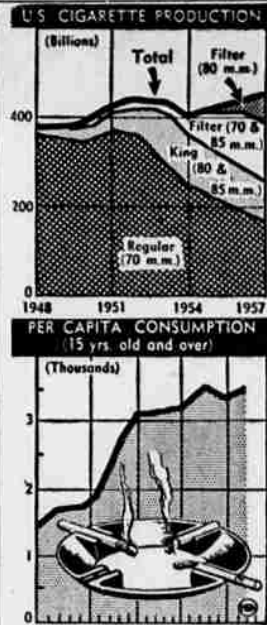

UP IN SMOKE — Cigarette production in 1957 was 442 billions, a record high, reports the agricultural department. A 40 per cent increase in filter tips more than offset a 10 per cent decline in non filters, but also accounted for a drop in quantity of tobacco utilized — 100 million pounds less than in 1952. Per capita consumption (number of cigarettes made divided by total population 15 years old and older), was slightly below the 1952 high.

Farmers! Ranchers! Stockmen!
SEE JUCK
for
Your Truck!
Juckland Truck
Sales and Service
Your International Dealer
11th & Klamath Ph. 2-2581

BULLETIN NO. 11
DATE 6-27-58

FOOT COUNCIL, KAMATH FALLS, OREGON, DEPARTMENT REPORT, 1957 CROP YEARS WITH 1956 CROP YEARS COMPARISONS
COMPARATIVE FIGURES THROUGH 1957

Crop	1956		1957		1958		1959		1960		1961		1962		1963		1964		1965		1966		1967	
	Area	Yield	Area	Yield	Area	Yield	Area	Yield	Area	Yield	Area	Yield	Area	Yield	Area	Yield	Area	Yield	Area	Yield	Area	Yield	Area	Yield
Corn	1111	1222	1333	1444	1555	1666	1777	1888	1999	2000	2111	2222	2333	2444	2555	2666	2777	2888	2999	3000	3111	3222	3333	3444
Wheat	444	555	666	777	888	999	1000	1111	1222	1333	1444	1555	1666	1777	1888	1999	2000	2111	2222	2333	2444	2555	2666	2777
Barley	333	444	555	666	777	888	999	1000	1111	1222	1333	1444	1555	1666	1777	1888	1999	2000	2111	2222	2333	2444	2555	2666
Oats	222	333	444	555	666	777	888	999	1000	1111	1222	1333	1444	1555	1666	1777	1888	1999	2000	2111	2222	2333	2444	2555
Hay	111	222	333	444	555	666	777	888	999	1000	1111	1222	1333	1444	1555	1666	1777	1888	1999	2000	2111	2222	2333	2444
Alfalfa	555	666	777	888	999	1000	1111	1222	1333	1444	1555	1666	1777	1888	1999	2000	2111	2222	2333	2444	2555	2666	2777	2888
Beans	666	777	888	999	1000	1111	1222	1333	1444	1555	1666	1777	1888	1999	2000	2111	2222	2333	2444	2555	2666	2777	2888	2999
Peas	777	888	999	1000	1111	1222	1333	1444	1555	1666	1777	1888	1999	2000	2111	2222	2333	2444	2555	2666	2777	2888	2999	3000
Apples	888	999	1000	1111	1222	1333	1444	1555	1666	1777	1888	1999	2000	2111	2222	2333	2444	2555	2666	2777	2888	2999	3000	3111
Oranges	999	1000	1111	1222	1333	1444	1555	1666	1777	1888	1999	2000	2111	2222	2333	2444	2555	2666	2777	2888	2999	3000	3111	3222
Strawberries	1000	1111	1222	1333	1444	1555	1666	1777	1888	1999	2000	2111	2222	2333	2444	2555	2666	2777	2888	2999	3000	3111	3222	3333
Total	1234	1345	1456	1567	1678	1789	1890	1901	2012	2123	2234	2345	2456	2567	2678	2789	2890	2901	3012	3123	3234	3345	3456	3567

NOTES:
1. Certified seed shipments only not reported from some areas throughout.
2. Some lots contain high percentages of U.S. 1 and U.S. 2 grades. Excludes other varieties, including flour and all types of sprouted products.
3. Lots contain lower percentages of U.S. 1 and U.S. 2 grades or fall to meet U.S. 1 and U.S. 2 grades from market requirements.
4. Excludes shipments to livestock feed, farm use, and use for planting whole area, etc.

1000 ROLLS BARBED WIRE

4 point 12½ gauge $9.40 roll
2 point 12½ gauge $8.50 roll

IMMEDIATE FREE DELIVERY

NEATON Steel & Supply INC

428 SPRING STREET TELEPHONE 2-3427
KLAMATH FALLS, OREGON