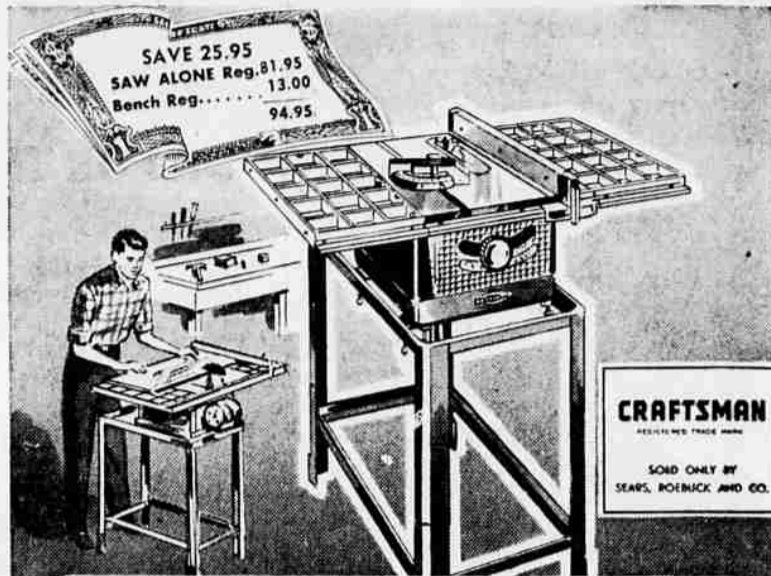

SEARS ROEBUCK AND CO. FACTORY AND WAREHOUSE Sale

Limited Quantities! Some One Of A Kind!

Special Buys! Odd Lots!

Save on Combination Offer—Tilting Arbor
8-INCH SAW AND BENCH
• Cuts up to 2 1/2-inches at 90 degrees
• Single hand wheel for positioning blade
• Adjustable steel bench—16 1/4x30-in. top
• Extensions and motor extra
$69⁰⁰