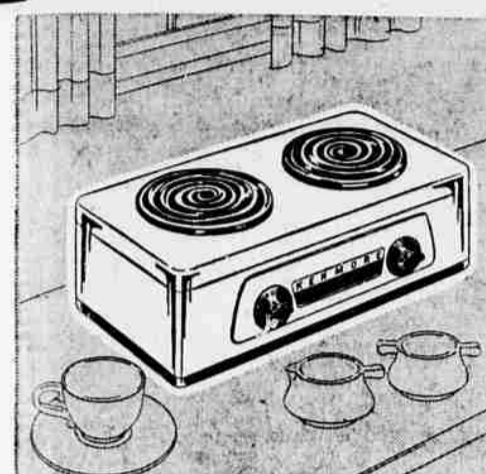

Portable Electric Stove at A Low, Low Sale Price

1. Regularly 13.95 . . . Save 3.07
   - 19x10x5 1/2-inches high
   - Charge It On SRC
2. **10⁸⁸**
3. Ideal for tourists, campers, vacationists. 2 porcelain glazed burners and high and low heat settings. Range type switches . . . cook food on high . . . keep warm for serving on low. 3 heat settings on right unit.

KENMORE 2-SPEED WASHER WITH BUILT-IN FILTER and THREE WATER LEVELS