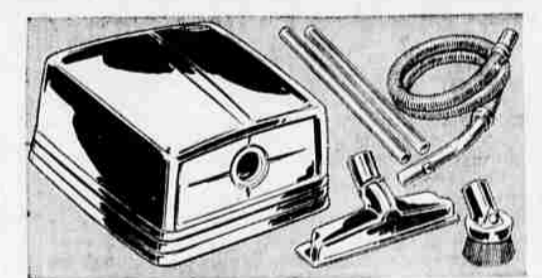

Revolutionary Style Cleaner-New Low Price **$44⁹⁵**

Reg. 168.50 Full Auto. Sewing Head
Only $5 Down