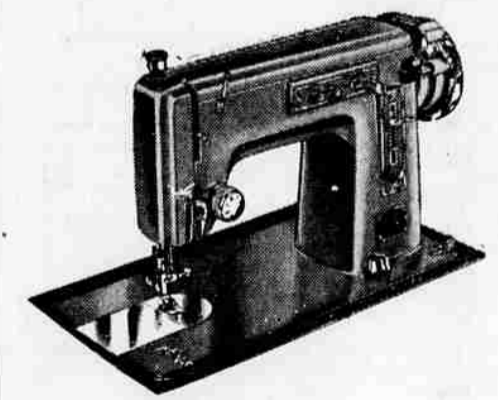

New 1959 Kenmore Sews Many Beautiful Zigzag Stitches

1. Embroider your own corsage
   - Embroider sheets, pillow cases
   - Now Head Only
2. **$86⁰⁰**
   $5 DOWN

Free Home Demonstration!