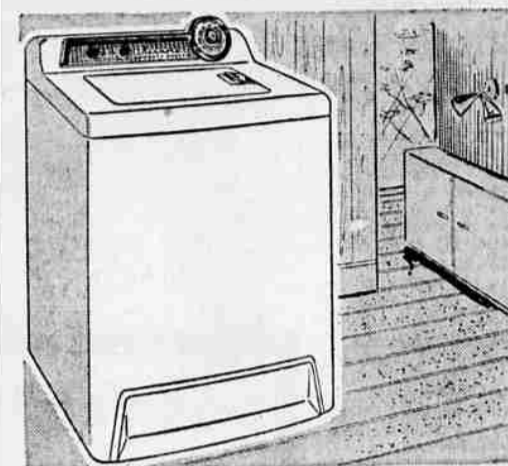

Reg. $249.95
Save $21.95
Only $10.00 Down
$228