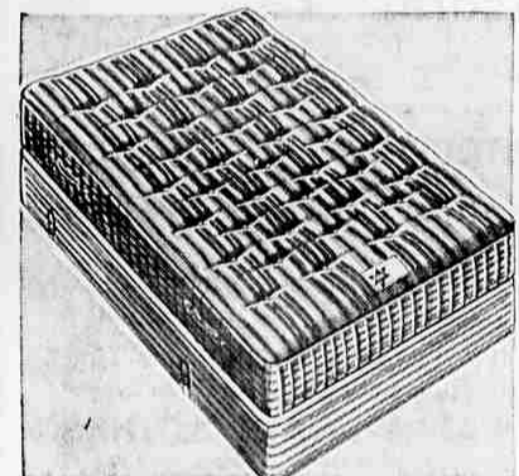

Special Purchase! 510 Coil Innerspring Mattress & Box Spring

Sturdy 8-oz. Covers
Harmony House
Reg. 99.95
Save 30.00
$69⁸⁸
Only $5 Down

Quality features add up to greater sleeping comfort... prebuilt border resists sagging. Diamond tufting with nylon cord, 8 vents, 4 cord handles.
Other Mattresses As Low As 19.88

SAVE 1/3 ON 9-in. INLAID TILE

SAVE 1/3
STANDARD WEIGHT INLAID
or VINYL INLAID TILE

REGULARLY **18c** ea.
NOW ONLY **12c** ea.

PERFECT QUALITY GENUINE
INLAID VINYL AND INLAID
LINOLEUM TILE 9x9 IN.
18 PATTERNS

"Satisfaction guaranteed or your money back" SEARS