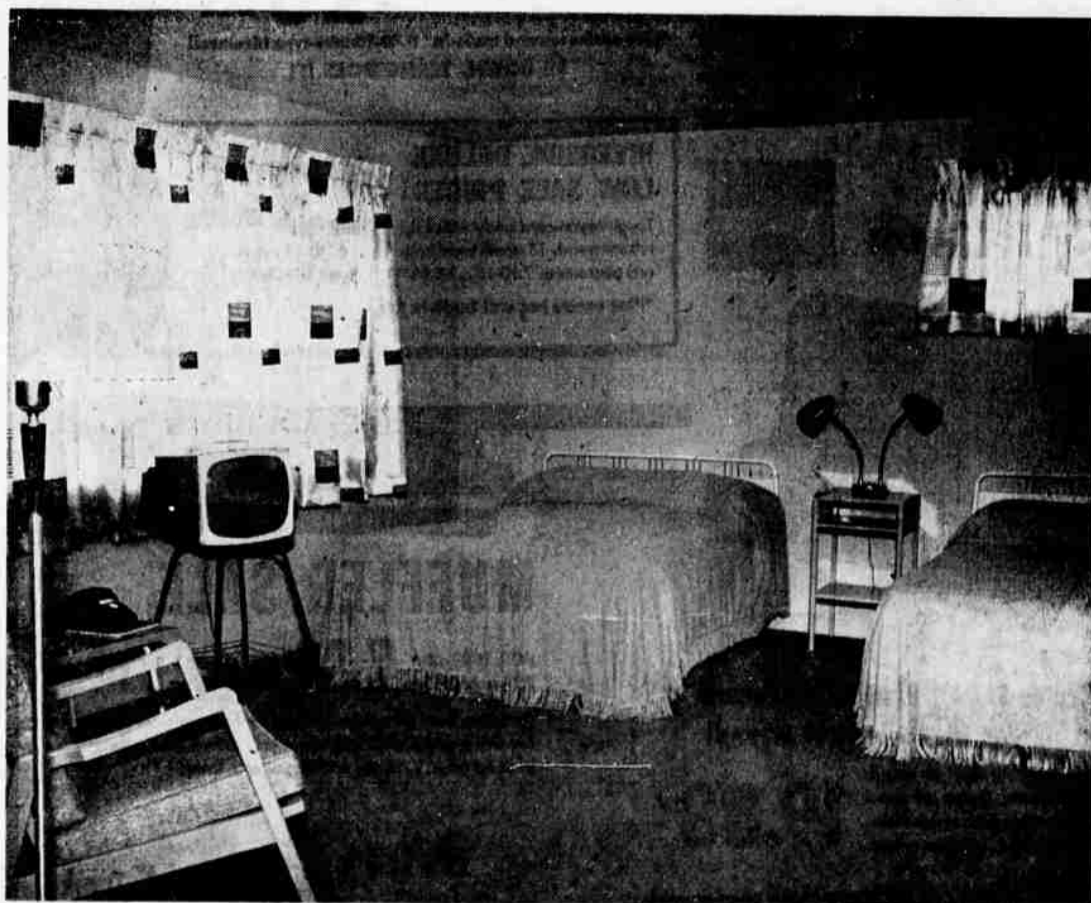

From the attractive, eye-appealing Roman brick exterior to the rich, luxurious interior, nothing has been left undone to give visitors the most comfortable, relaxing rest possible at the new Molatore's Motel.

The convenient location is handy for downtown shopping and dining, yet the rooms have been completely soundproofed so that city noises cannot leak through and disturb the guests.

Next time your home over-runs with company or you have out-of-town business visitors, suggest Molatore's Motel. It's the place to stay in Klamath Falls!