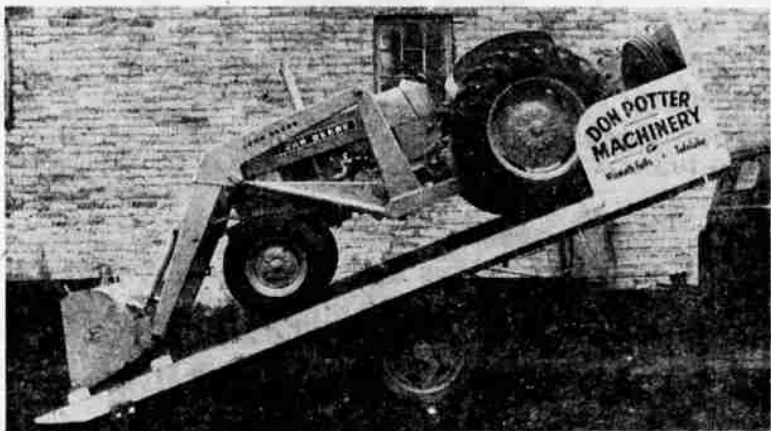

RADIO

communications from our stores to our mobile service units saves down time, giving our customers unexcelled service.

OUR OWN EQUIPMENT

geared to high speed. Delivery and pickup saves our customers time and money.

FACTORY TRAINED

mechanics have the "know-how" to keep them running, and in two locations to better serve you.

Your Machinery Is Our Business

Klamath Falls
2434 So. 6th
Ph. TU 4-6761

DON POTTER
Machinery Company

Tulelake
Modoc Ave.
Phone 7-1361